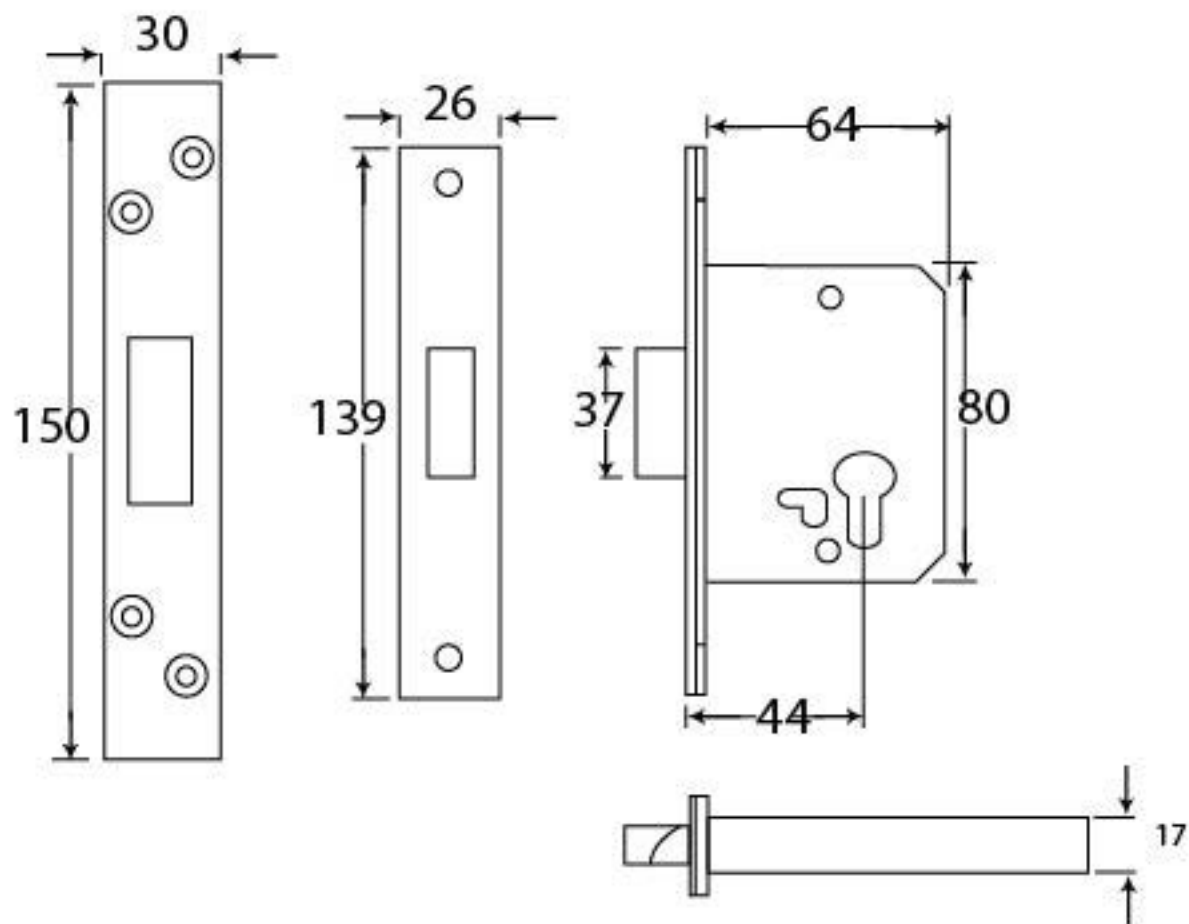

PRODUCT CODE 91845

HANDFORGED
TRADITIONAL
IRON MONGERY

Due to the hand crafted nature of our products all measurements are approximate and should be used as a guide only