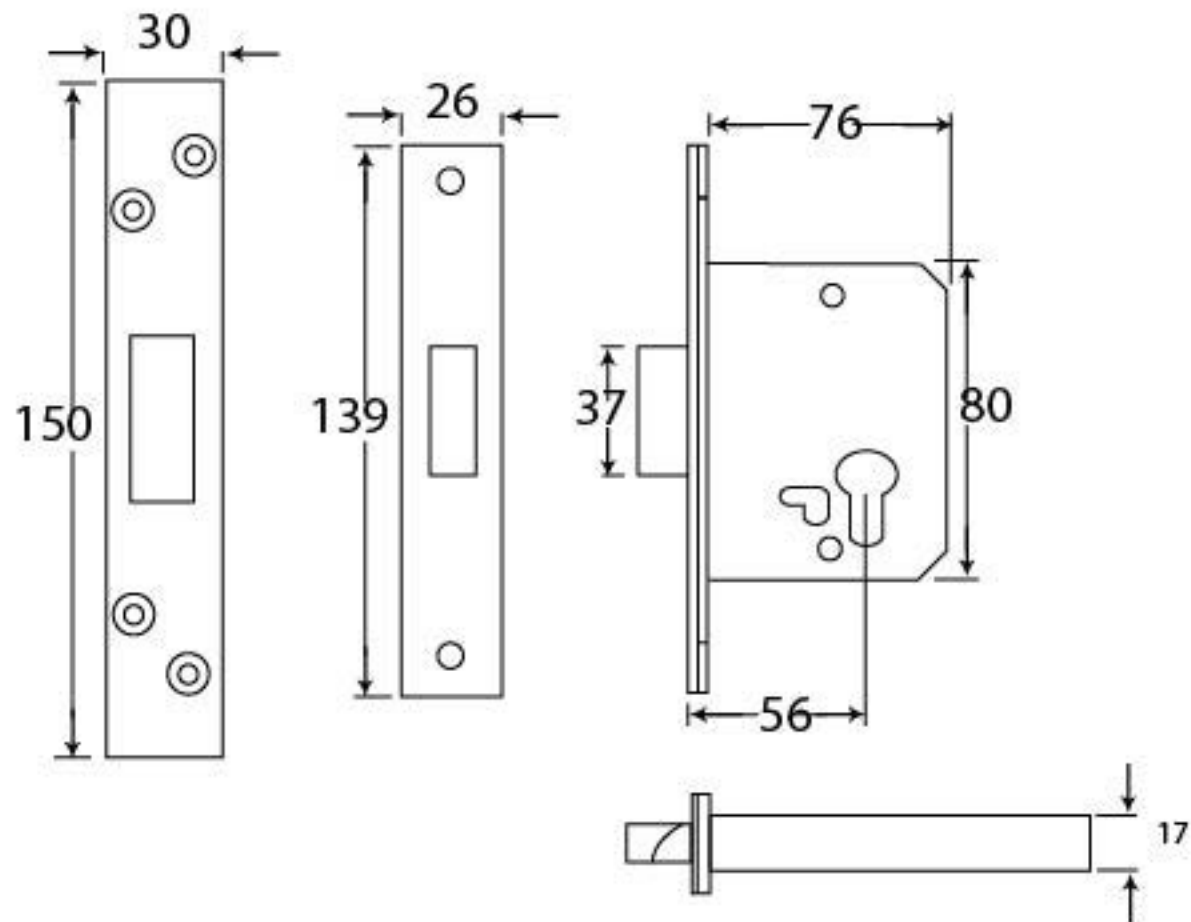

PRODUCT CODE 91846

HANDFORGED
TRADITIONAL
IRON MONGERY

Due to the hand crafted nature of our products all measurements are approximate and should be used as a guide only