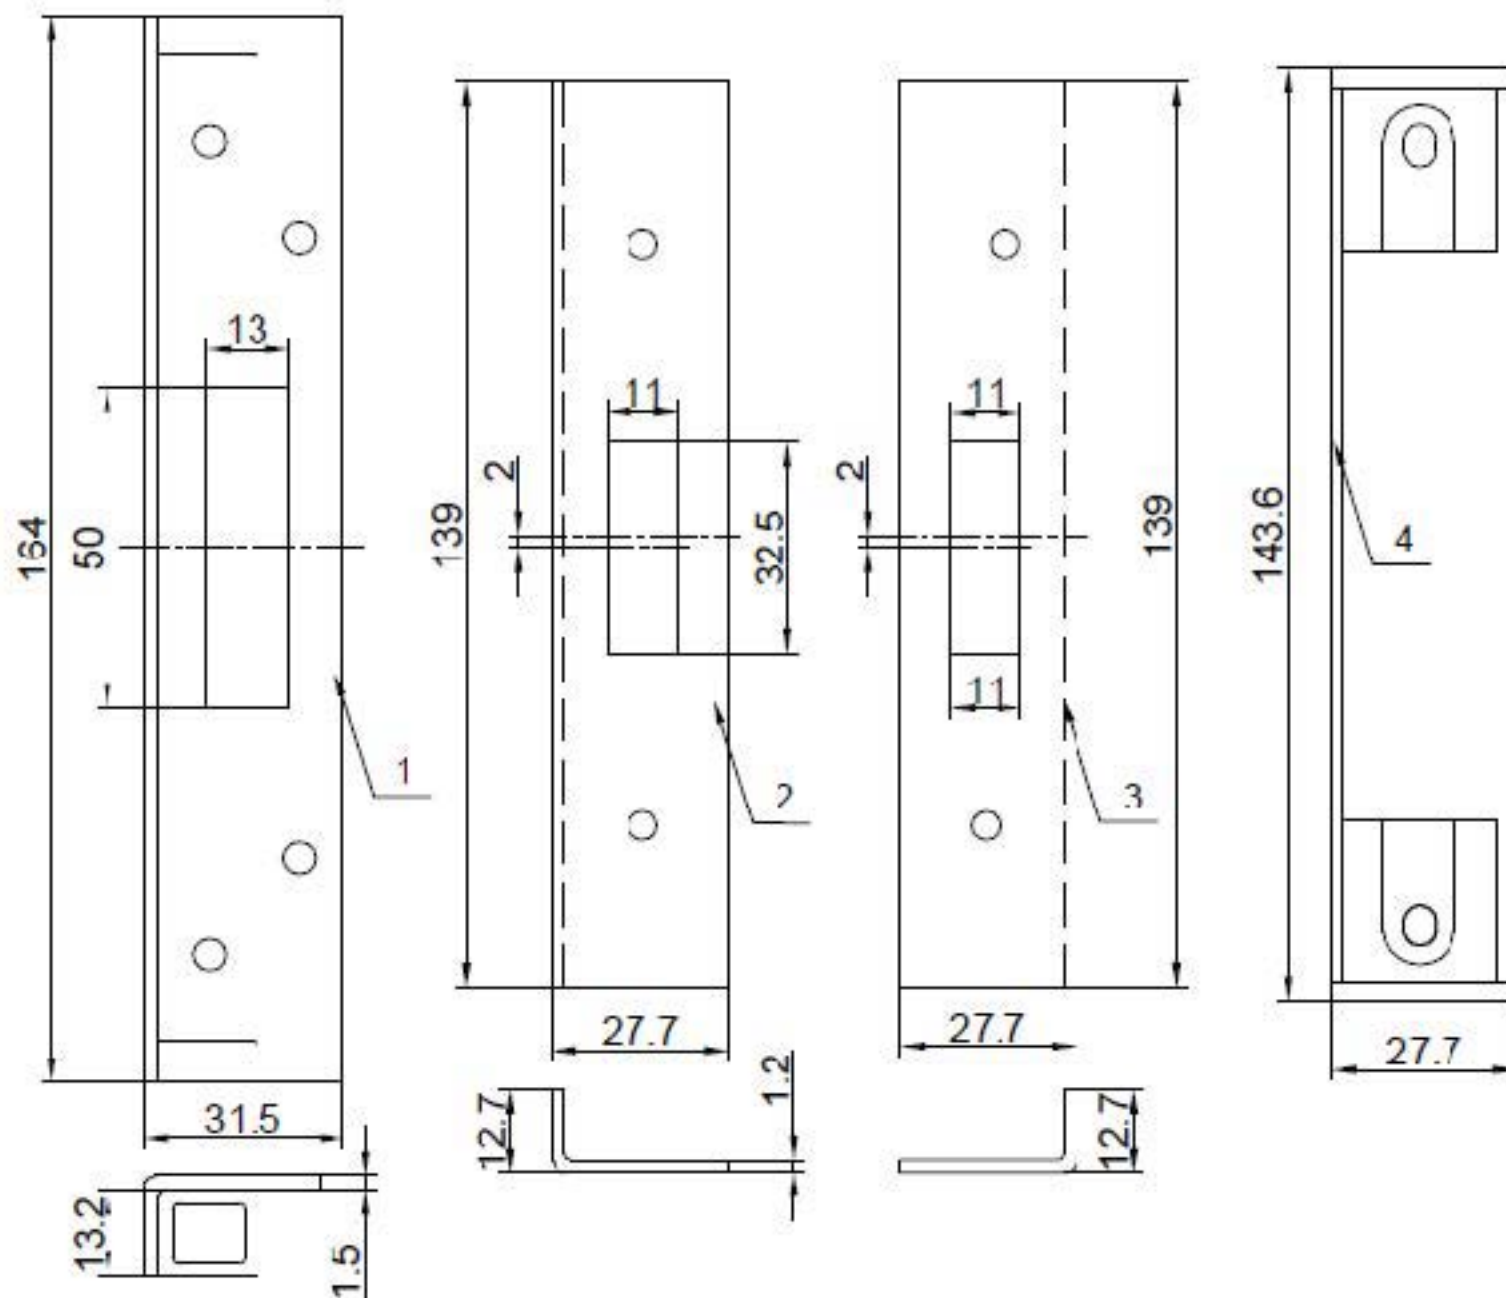

PRODUCT CODE 91847

- 1. = Striker
- 2. = Left Forend
- 3. = Right Forend
- 4. = Support

HANDFORGED
TRADITIONAL
IRON MONGERY

Due to the hand crafted nature of our products all measurements are approximate and should be used as a guide only