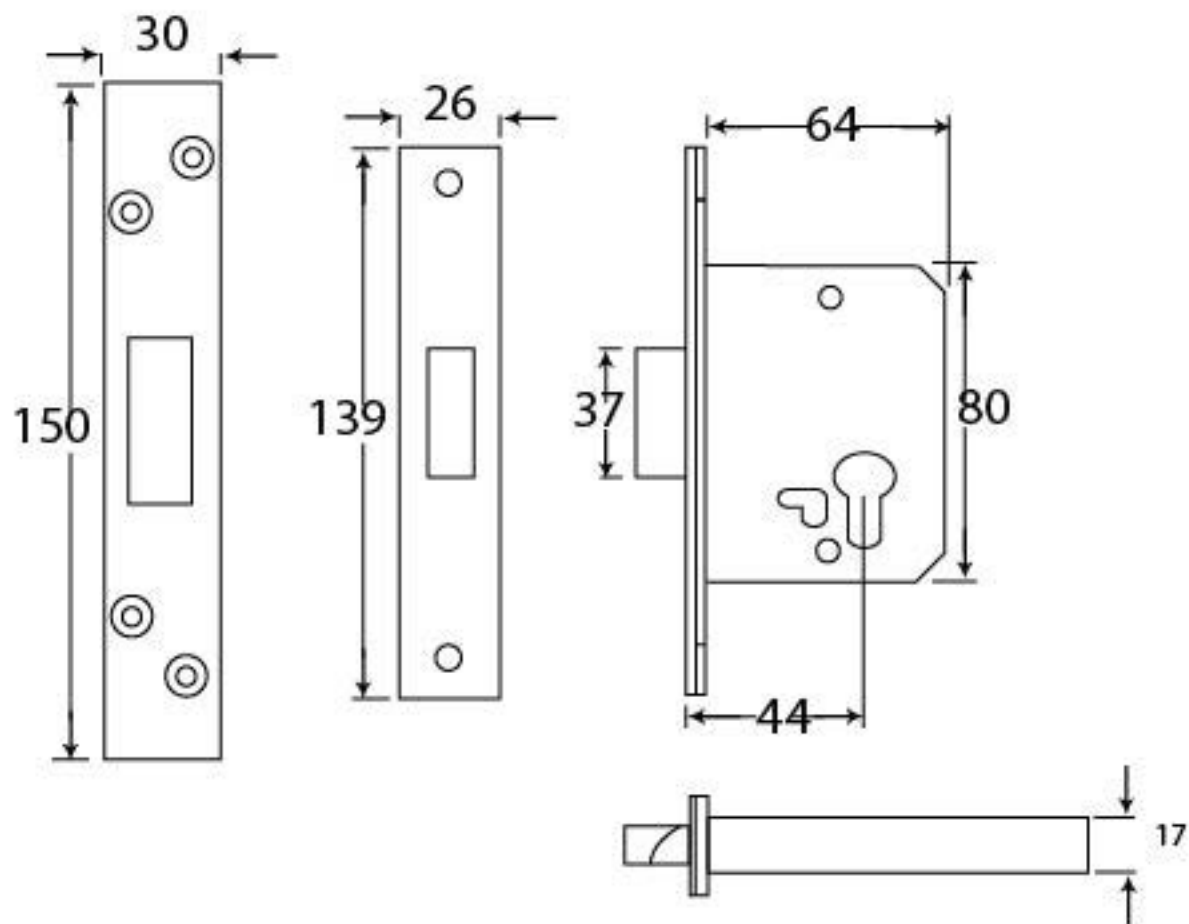

PRODUCT CODE 91848

HANDFORGED  
TRADITIONAL  
IRON MONGERY

Due to the hand crafted nature of our products all measurements are approximate and should be used as a guide only