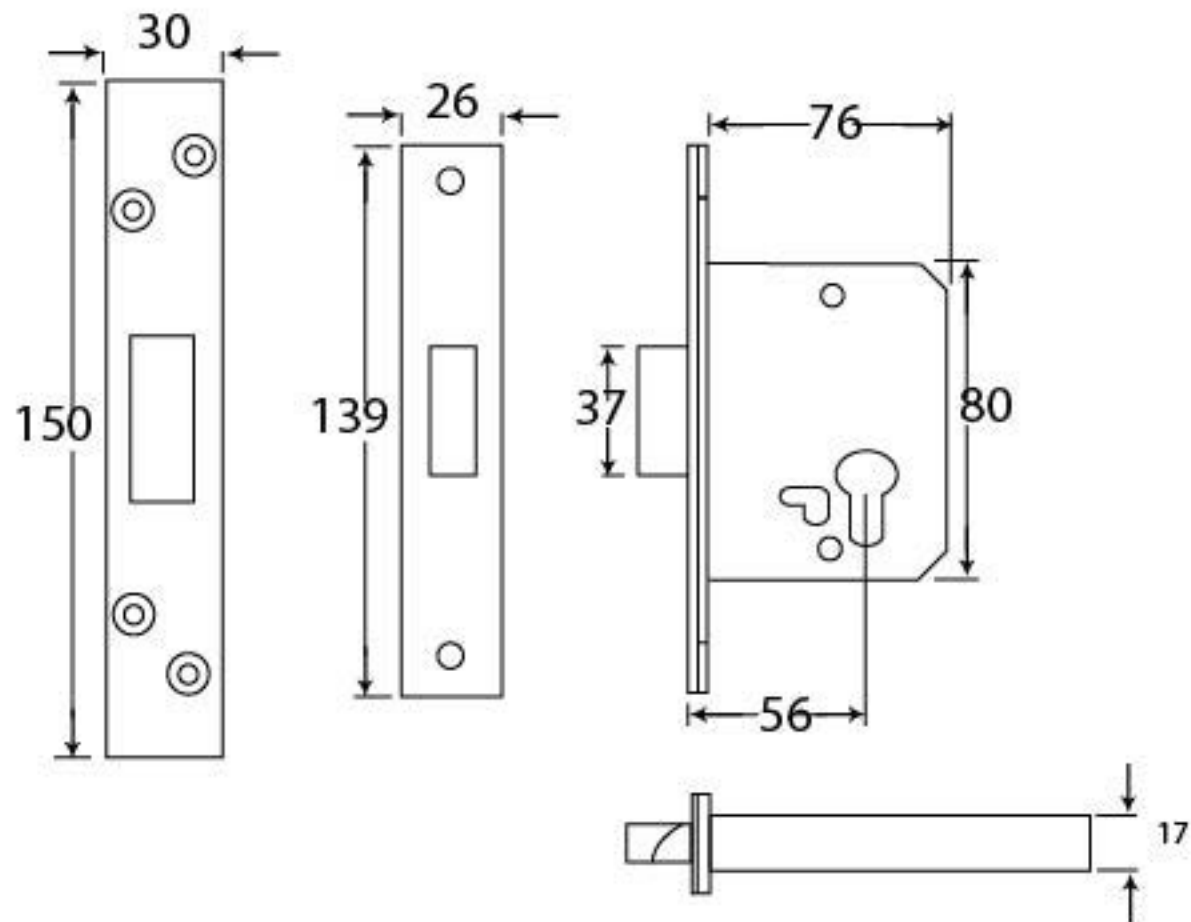

PRODUCT CODE 91849

HANDFORGED
TRADITIONAL
IRON MONGERY

Due to the hand crafted nature of our products all measurements are approximate and should be used as a guide only