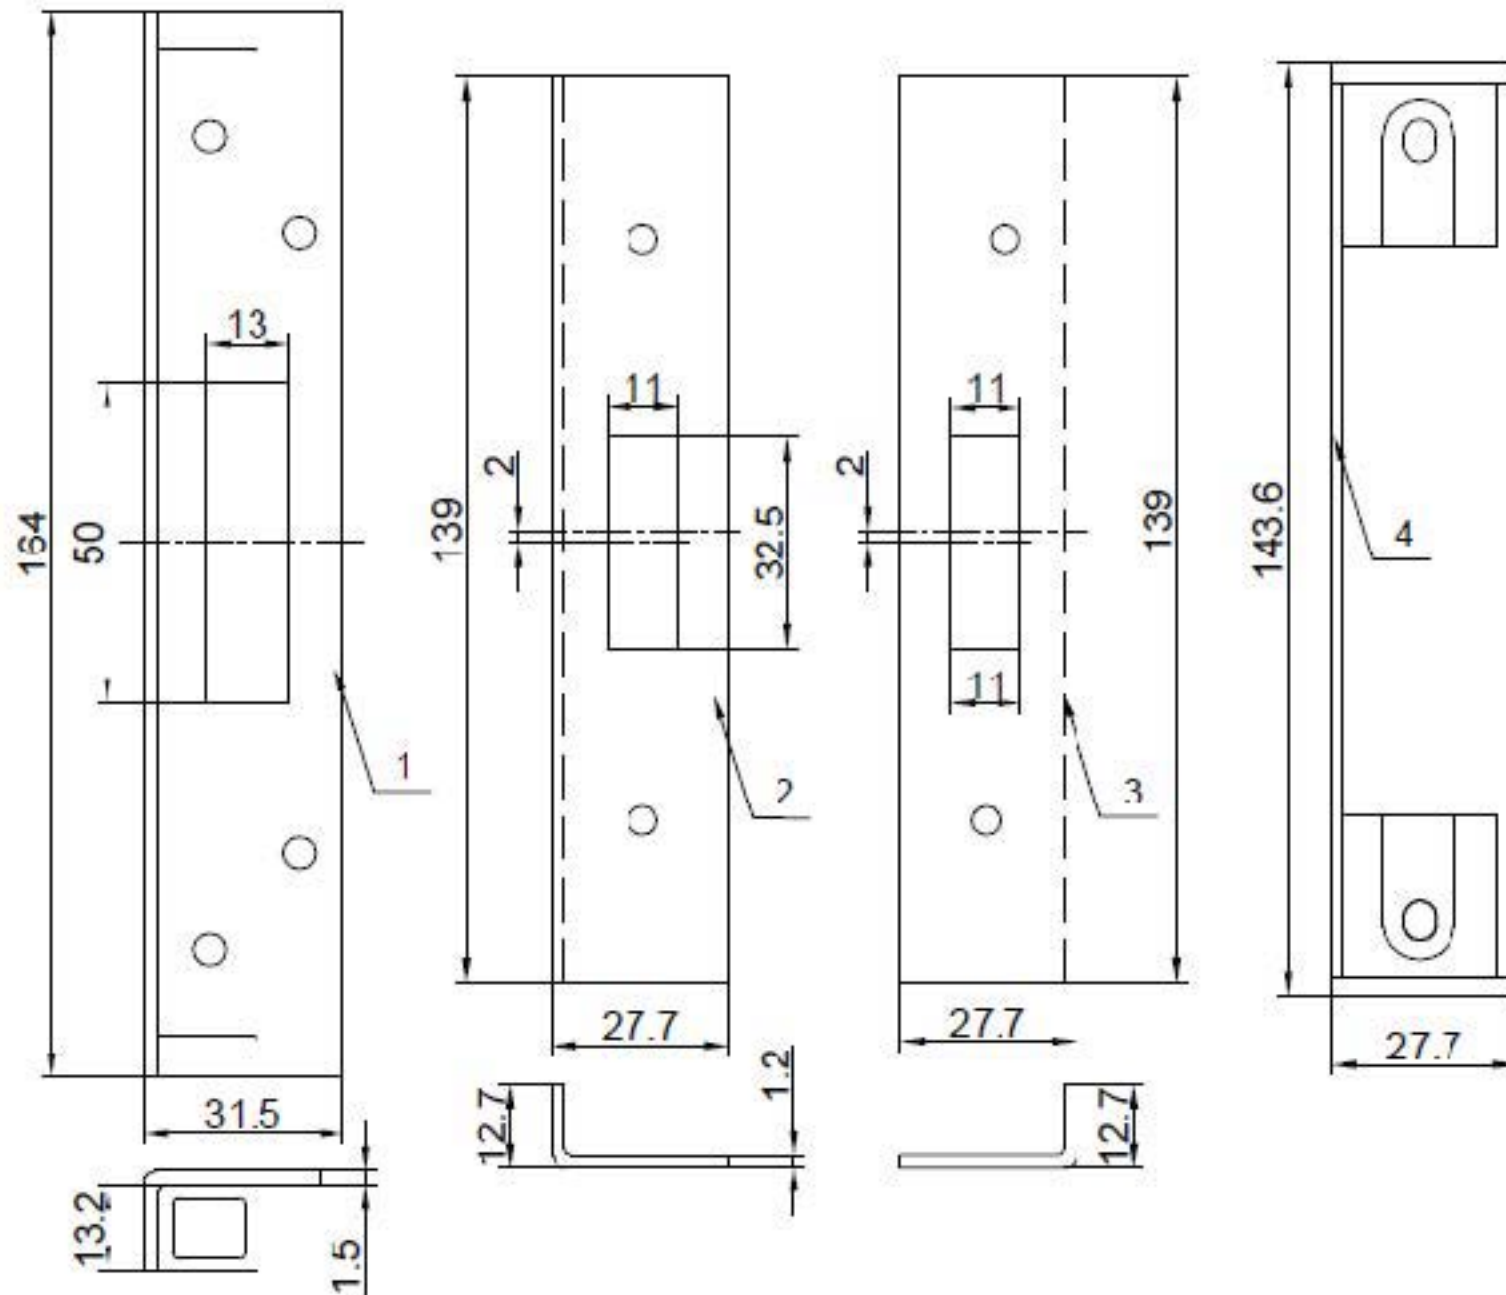

PRODUCT CODE 91850

- 1. = Striker
- 2. = Left Forend
- 3. = Right Forend
- 4. = Support

HANDFORGED
TRADITIONAL
IRON MONGERY

Due to the hand crafted nature of our products all measurements are approximate and should be used as a guide only