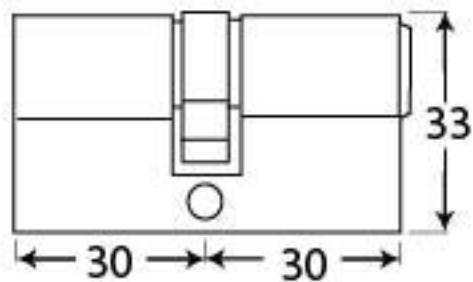

PRODUCT CODE 91851

HANDFORGED  
TRADITIONAL  
IRON MONGERY

Due to the hand crafted nature of our products all measurements are approximate and should be used as a guide only