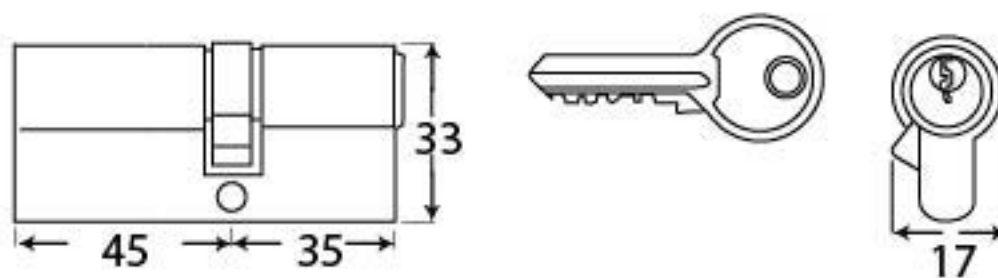

PRODUCT CODE 91852

HANDFORGED  
TRADITIONAL  
IRON MONGERY

Due to the hand crafted nature of our products all measurements are approximate and should be used as a guide only