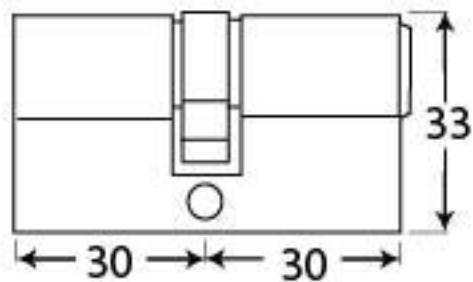

PRODUCT CODE 91853

HANDFORGED  
TRADITIONAL  
IRON MONGERY

Due to the hand crafted nature of our products all measurements are approximate and should be used as a guide only