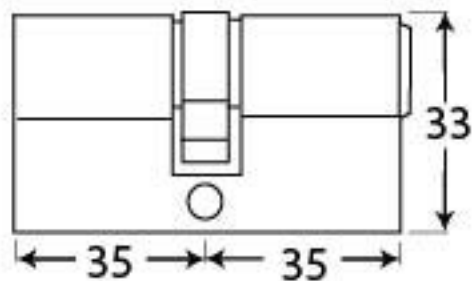

PRODUCT CODE 91854

HANDFORGED
TRADITIONAL
IRON MONGERY

Due to the hand crafted nature of our products all measurements are approximate and should be used as a guide only