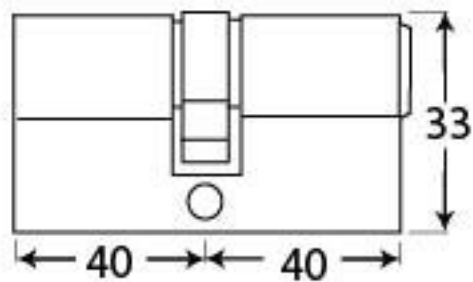

PRODUCT CODE 91855

HANDFORGED
TRADITIONAL
IRON MONGERY

Due to the hand crafted nature of our products all measurements are approximate and should be used as a guide only