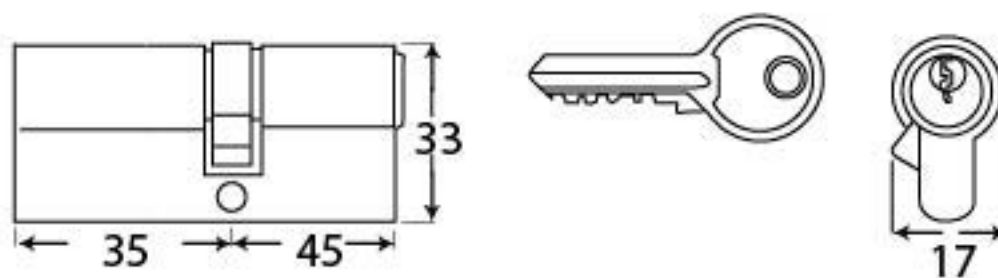

PRODUCT CODE 91856

HANDFORGED
TRADITIONAL
IRON MONGERY

Due to the hand crafted nature of our products all measurements are approximate and should be used as a guide only