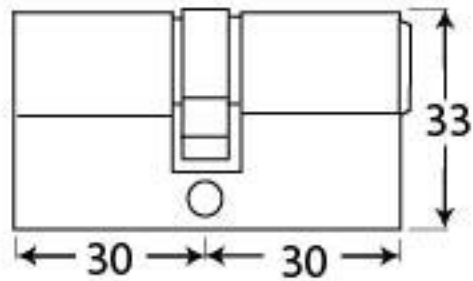

PRODUCT CODE 91857

HANDFORGED
TRADITIONAL
IRON MONGERY

Due to the hand crafted nature of our products all measurements are approximate and should be used as a guide only