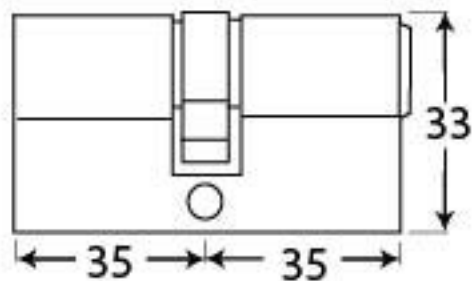

PRODUCT CODE 91858

HANDFORGED  
TRADITIONAL  
IRON MONGERY

Due to the hand crafted nature of our products all measurements are approximate and should be used as a guide only