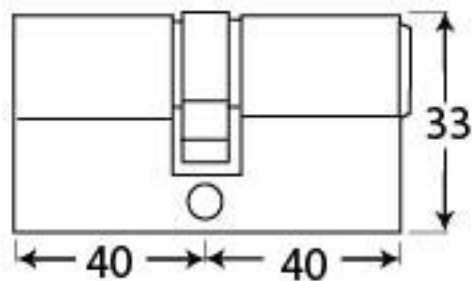

PRODUCT CODE 91859

HANDFORGED
TRADITIONAL
IRON MONGERY

Due to the hand crafted nature of our products all measurements are approximate and should be used as a guide only