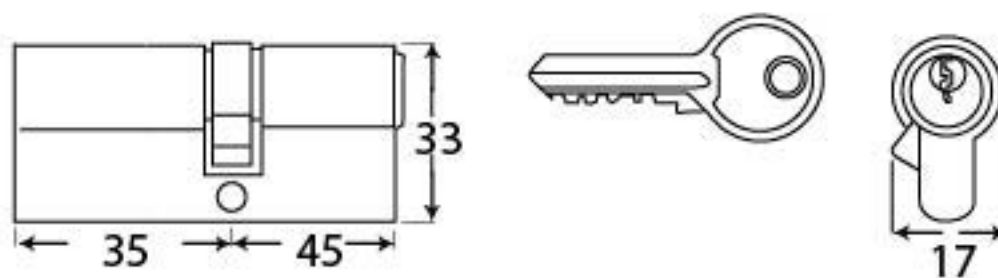

PRODUCT CODE 91860

HANDFORGED  
TRADITIONAL  
IRON MONGERY

Due to the hand crafted nature of our products all measurements are approximate and should be used as a guide only