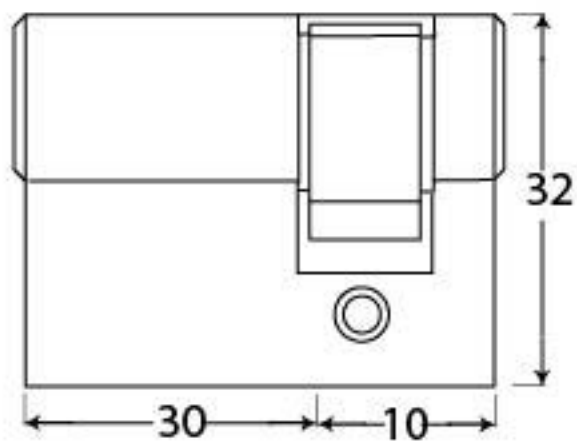

PRODUCT CODE 91861

HANDFORGED  
TRADITIONAL  
IRON MONGERY

Due to the hand crafted nature of our products all measurements are approximate and should be used as a guide only