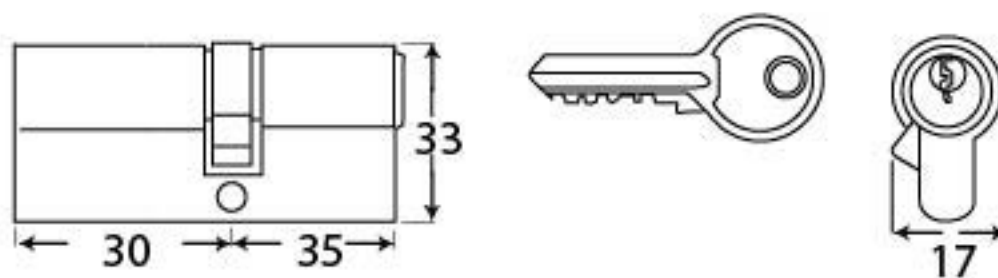

PRODUCT CODE 91862

HANDFORGED
TRADITIONAL
IRONMONGERY

Due to the hand crafted nature of our products all measurements are approximate and should be used as a guide only