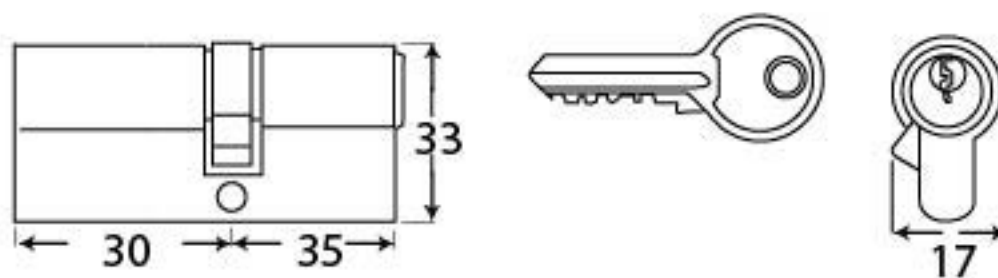

PRODUCT CODE 91863

HANDFORGED
TRADITIONAL
IRON MONGERY

Due to the hand crafted nature of our products all measurements are approximate and should be used as a guide only