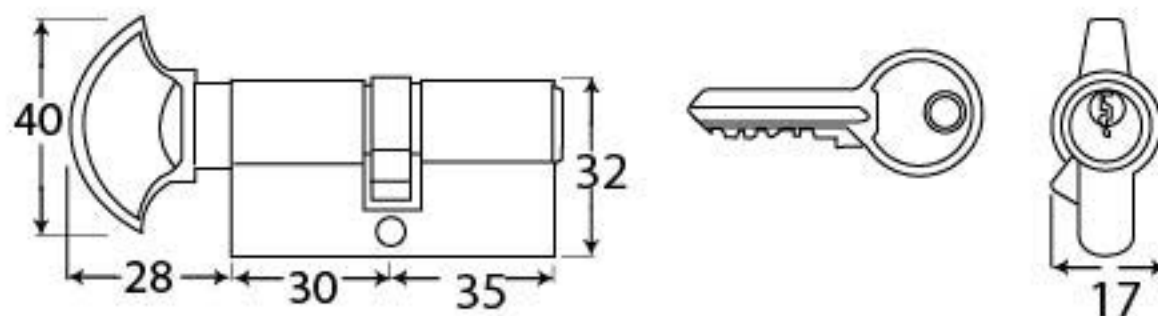

PRODUCT CODE 91864

HANDFORGED  
TRADITIONAL  
IRON MONGERY

Due to the hand crafted nature of our products all measurements are approximate and should be used as a guide only