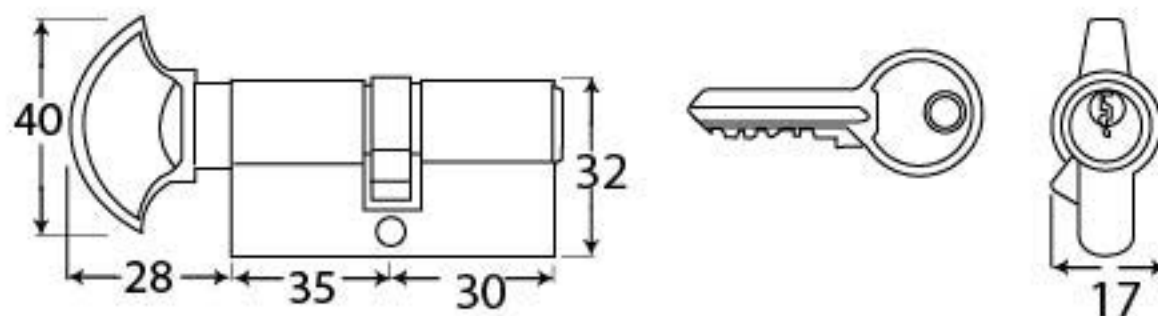

PRODUCT CODE 91865

HANDFORGED
TRADITIONAL
IRON MONGERY

Due to the hand crafted nature of our products all measurements are approximate and should be used as a guide only