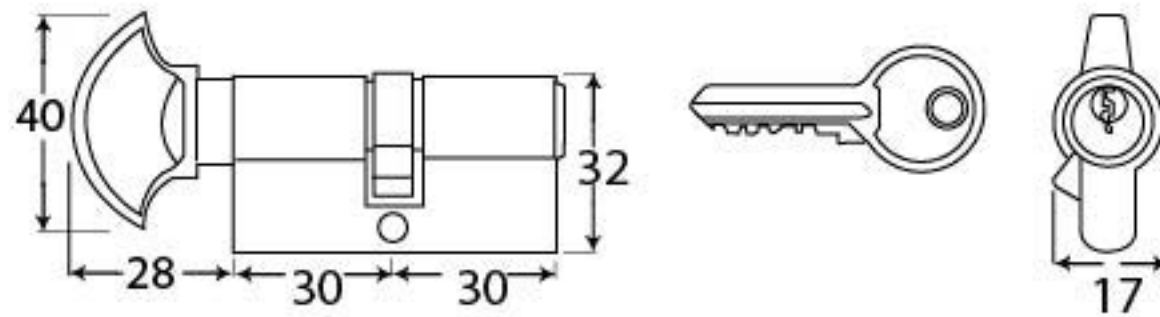

PRODUCT CODE 91866

HANDFORGED
TRADITIONAL
IRON MONGERY

Due to the hand crafted nature of our products all measurements are approximate and should be used as a guide only