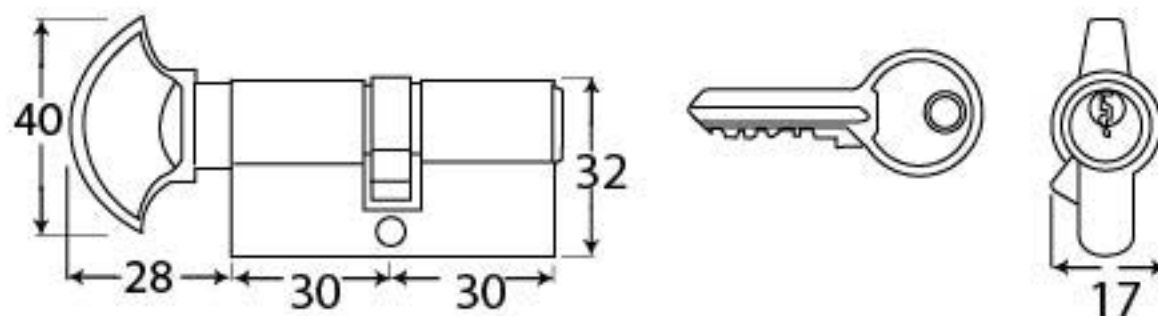

PRODUCT CODE 91867

HANDFORGED  
TRADITIONAL  
IRON MONGERY

Due to the hand crafted nature of our products all measurements are approximate and should be used as a guide only