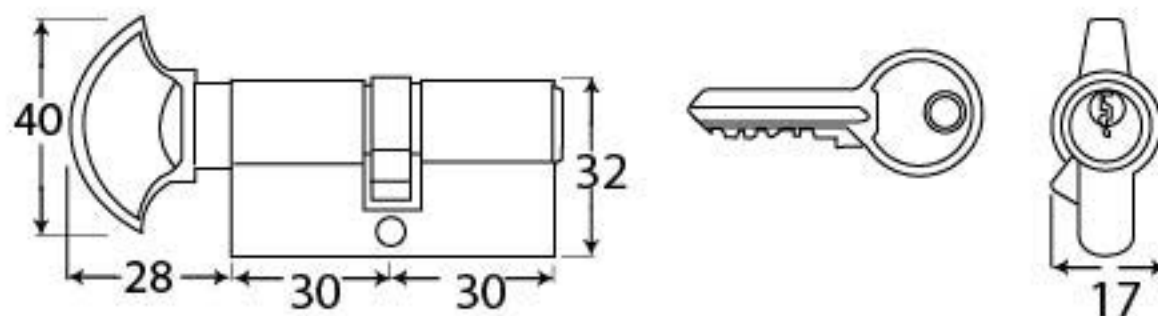

PRODUCT CODE 91868

HANDFORGED
TRADITIONAL
IRON MONGERY

Due to the hand crafted nature of our products all measurements are approximate and should be used as a guide only