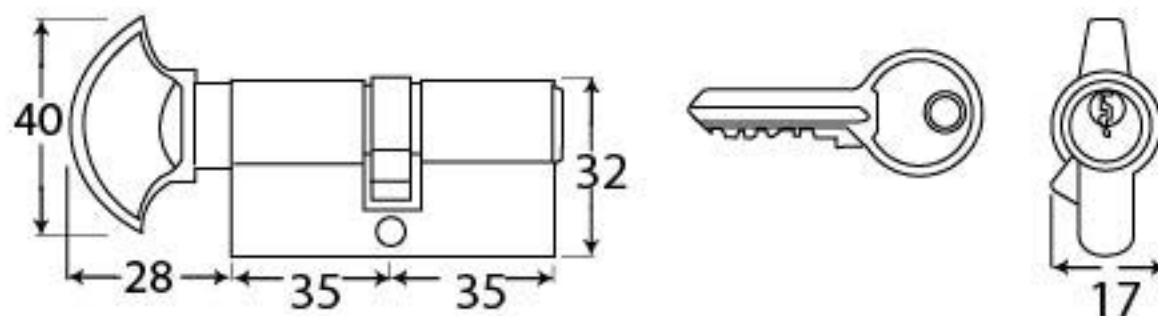

PRODUCT CODE 91869

HANDFORGED  
TRADITIONAL  
IRON MONGERY

Due to the hand crafted nature of our products all measurements are approximate and should be used as a guide only