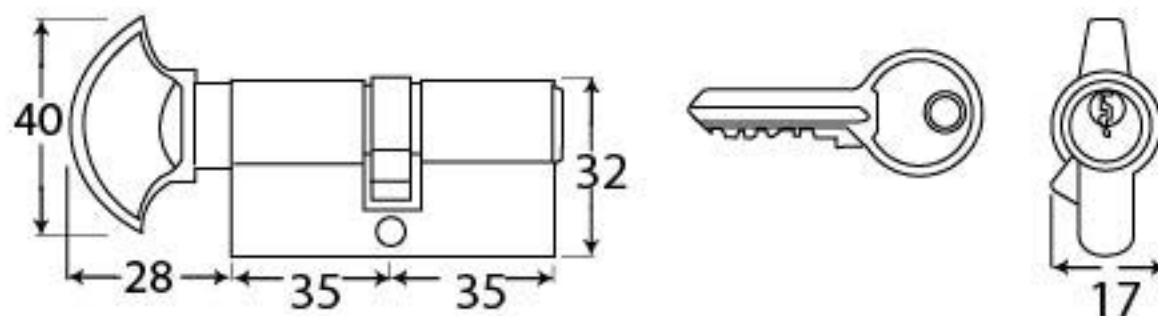

PRODUCT CODE 91870

HANDFORGED  
TRADITIONAL  
IRON MONGERY

Due to the hand crafted nature of our products all measurements are approximate and should be used as a guide only