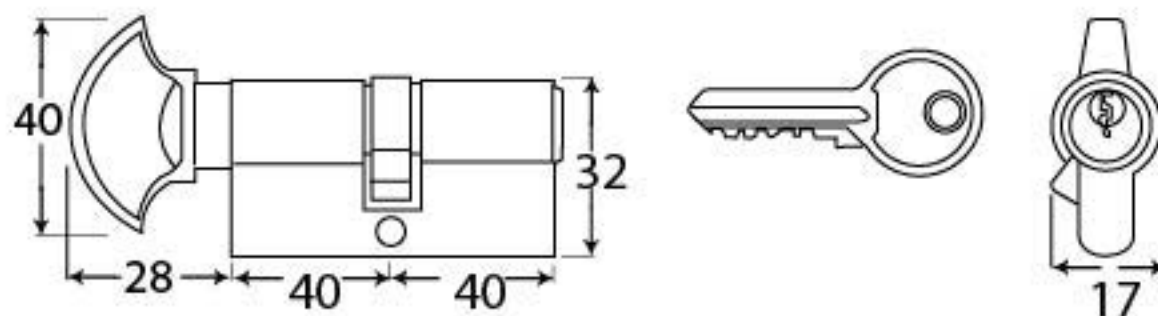

PRODUCT CODE 91871

HANDFORGED
TRADITIONAL
IRON MONGERY

Due to the hand crafted nature of our products all measurements are approximate and should be used as a guide only