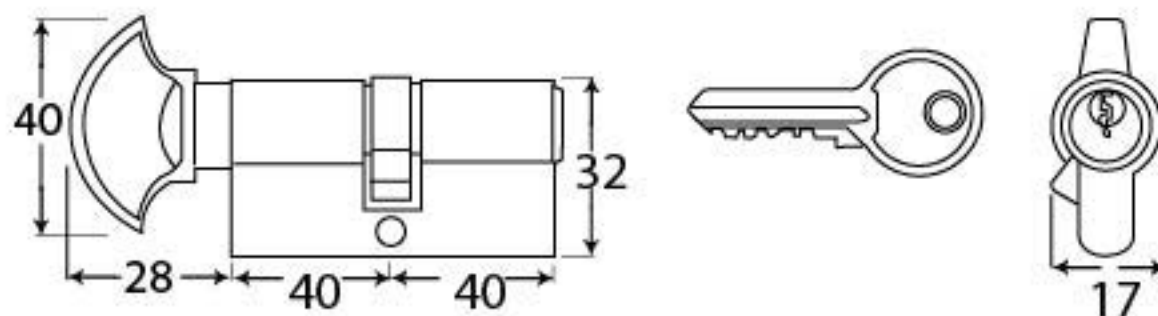

PRODUCT CODE 91872

HANDFORGED
TRADITIONAL
IRON MONGERY

Due to the hand crafted nature of our products all measurements are approximate and should be used as a guide only