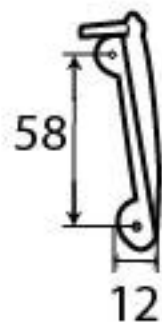

PRODUCT CODE 91882

1/2" (13mm)

x4
gauge 4 (3mm)

HANDFORGED
TRADITIONAL
IRON MONGERY

Due to the hand crafted nature of our products all measurements are approximate and should be used as a guide only