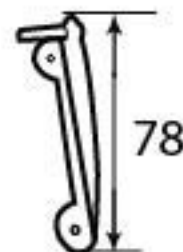

PRODUCT CODE 91882

1/2" (13mm)

x4
gauge 4 (3mm)

HANDFORGED
TRADITIONAL
IRON MONGERY

Due to the hand crafted nature of our products all measurements are approximate and should be used as a guide only