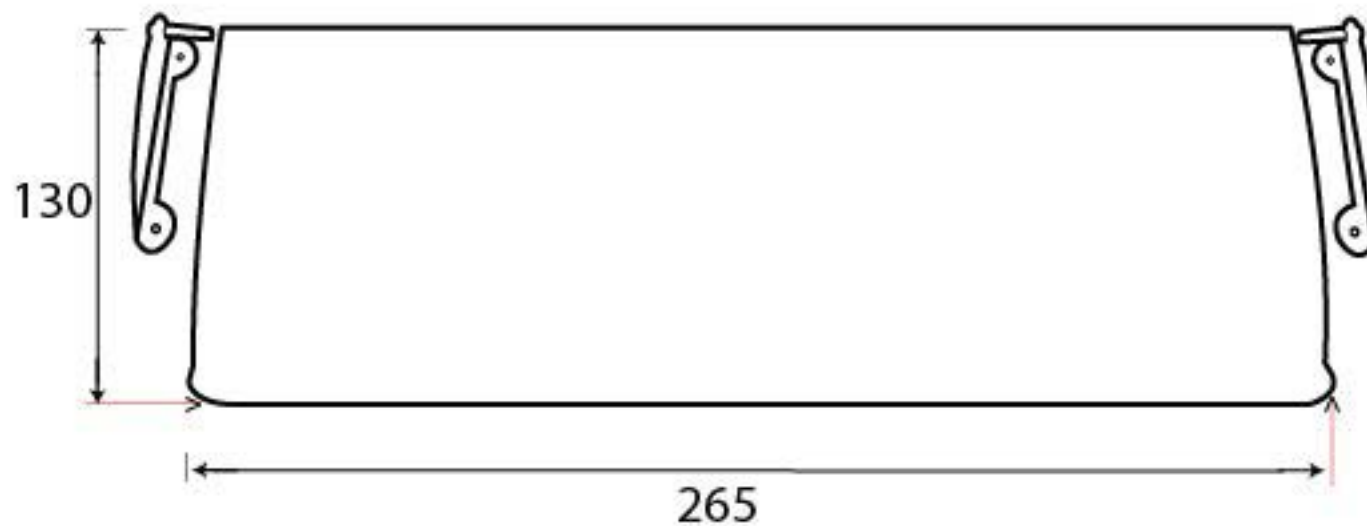

PRODUCT CODE 91882

1/2" (13mm)

x4
gauge 4 (3mm)

HANDFORGED
TRADITIONAL
IRON MONGERY

Due to the hand crafted nature of our products all measurements are approximate and should be used as a guide only