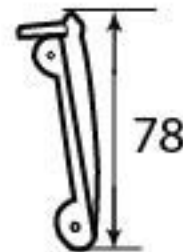

PRODUCT CODE 91883

1/2" (13mm)

x4
gauge 4 (3mm)

HANDFORGED
TRADITIONAL
IRON MONGERY

Due to the hand crafted nature of our products all measurements are approximate and should be used as a guide only