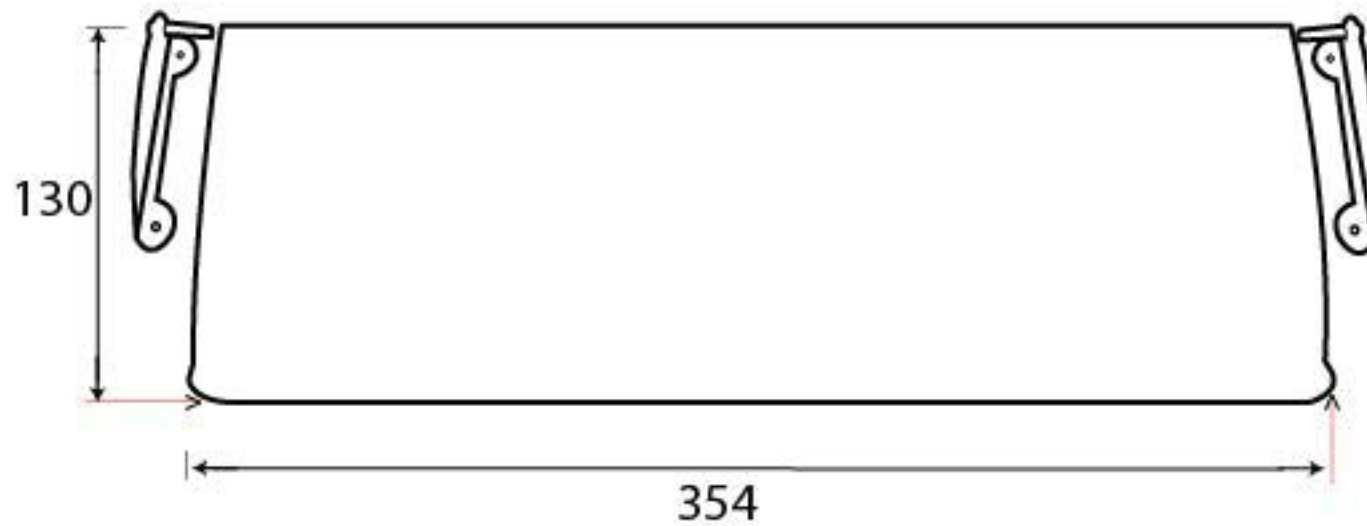

PRODUCT CODE 91883

1/2" (13mm)

x4
gauge 4 (3mm)

HANDFORGED
TRADITIONAL
IRON MONGERY

Due to the hand crafted nature of our products all measurements are approximate and should be used as a guide only