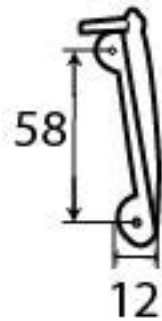

PRODUCT CODE 91883

1/2" (13mm)

x4
gauge 4 (3mm)

HANDFORGED
TRADITIONAL
IRON MONGERY

Due to the hand crafted nature of our products all measurements are approximate and should be used as a guide only