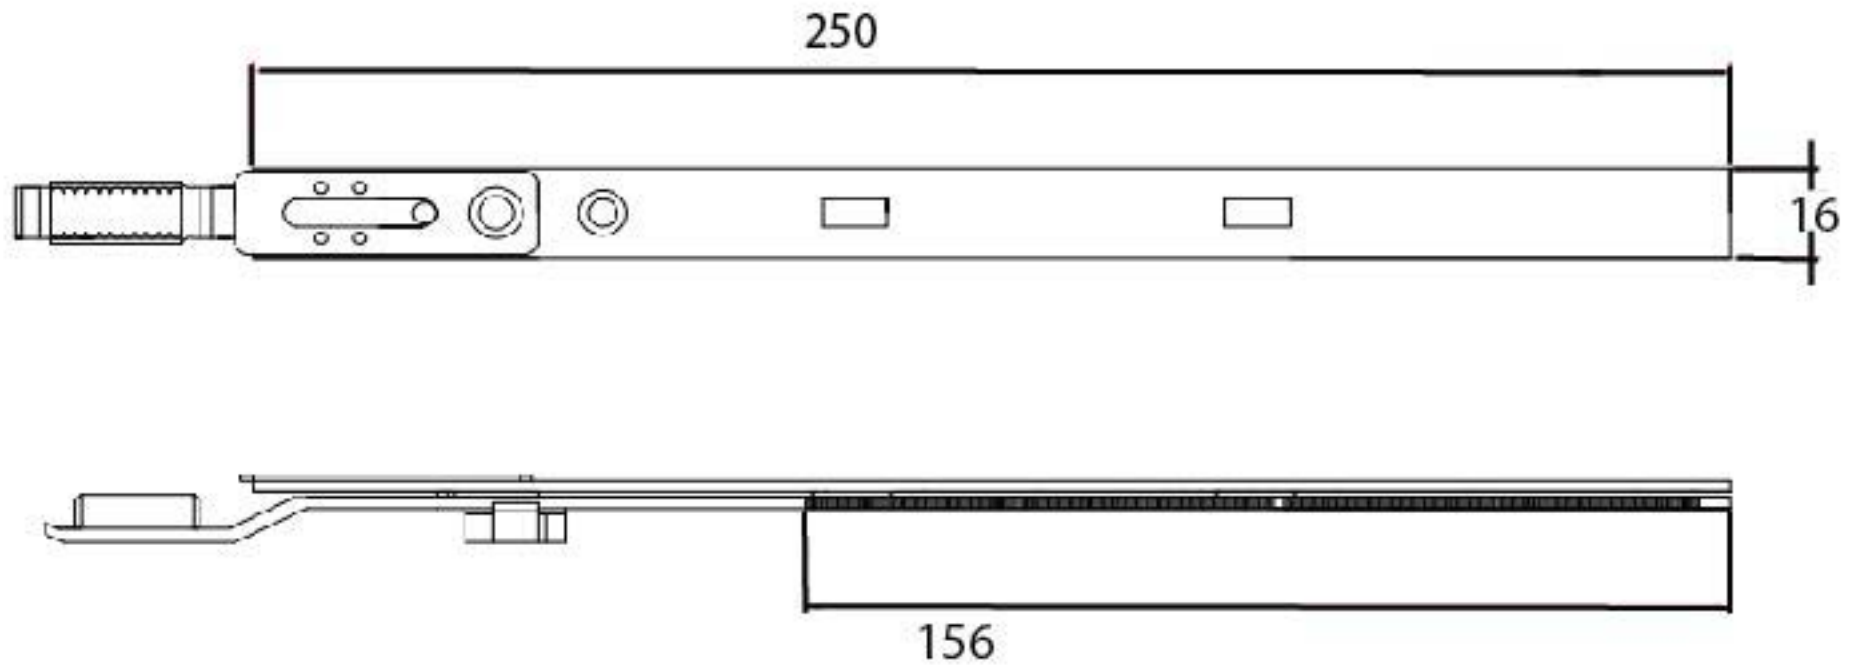

PRODUCT CODE 91884

HANDFORGED
TRADITIONAL
IRON MONGERY

Due to the hand crafted nature of our products all measurements are approximate and should be used as a guide only