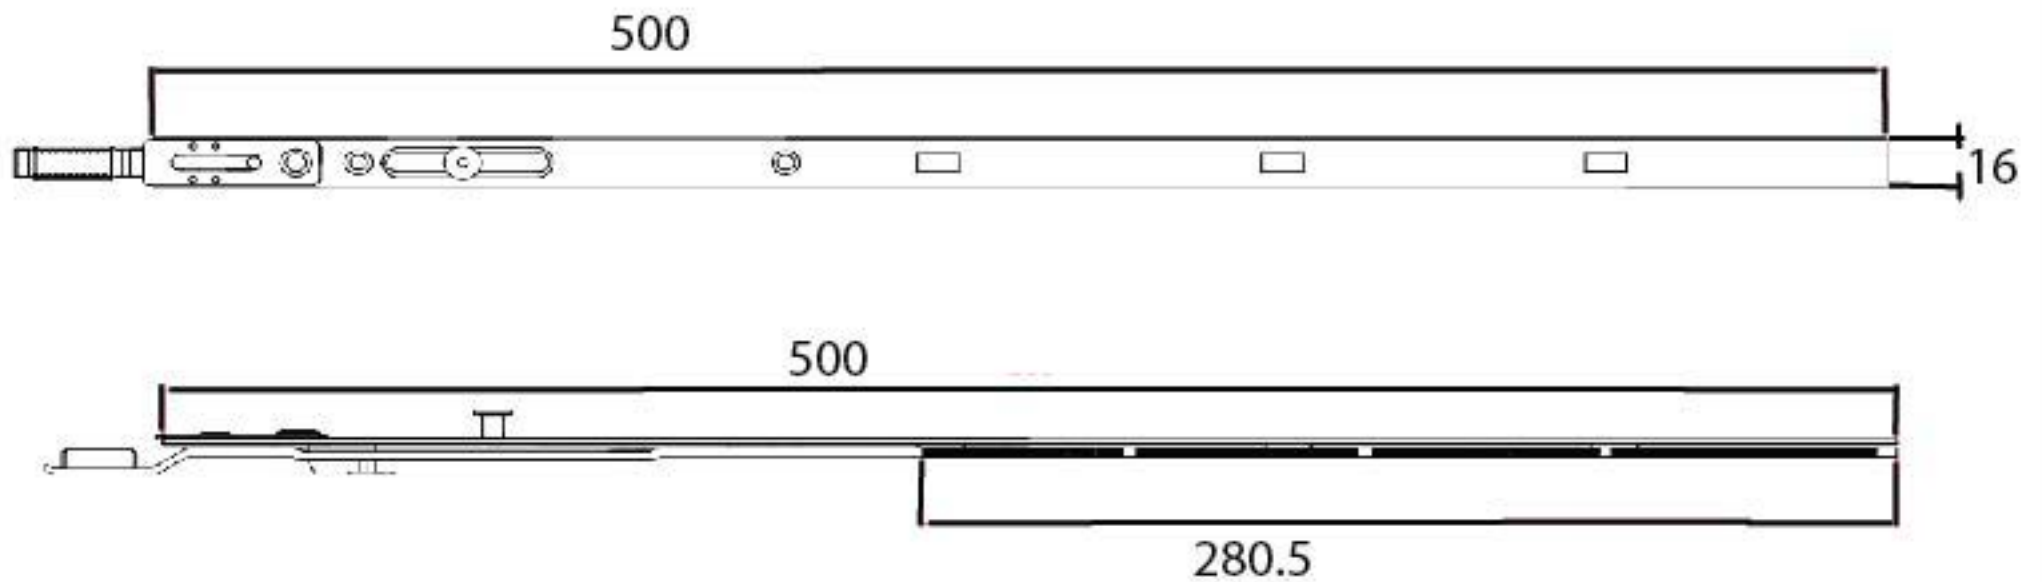

PRODUCT CODE 91885

HANDFORGED
TRADITIONAL
IRON MONGERY

Due to the hand crafted nature of our products all measurements are approximate and should be used as a guide only