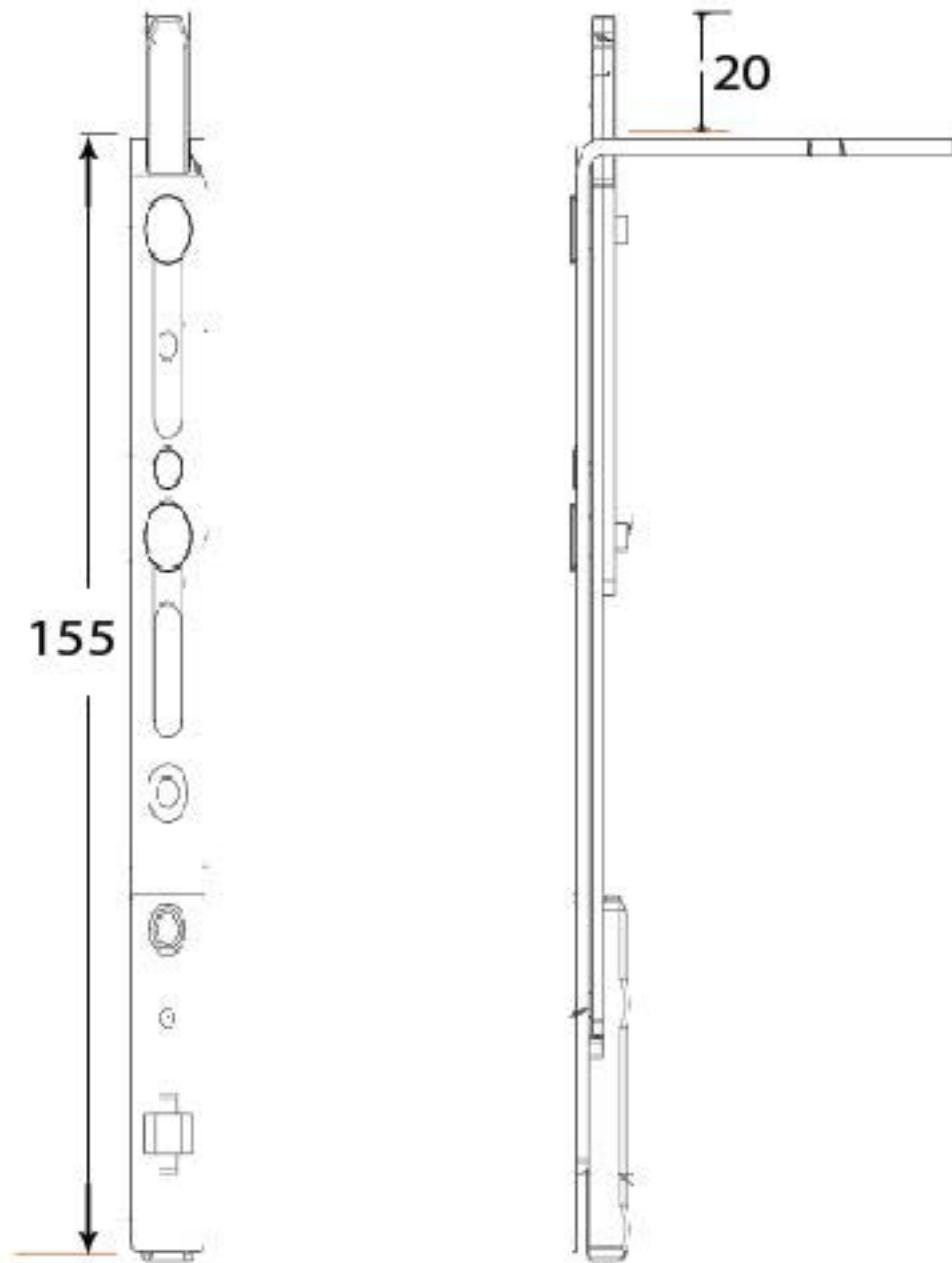

PRODUCT CODE 91886

HANDFORGED
TRADITIONAL
IRONMONGERY

Due to the hand crafted nature of our products all measurements are approximate and should be used as a guide only