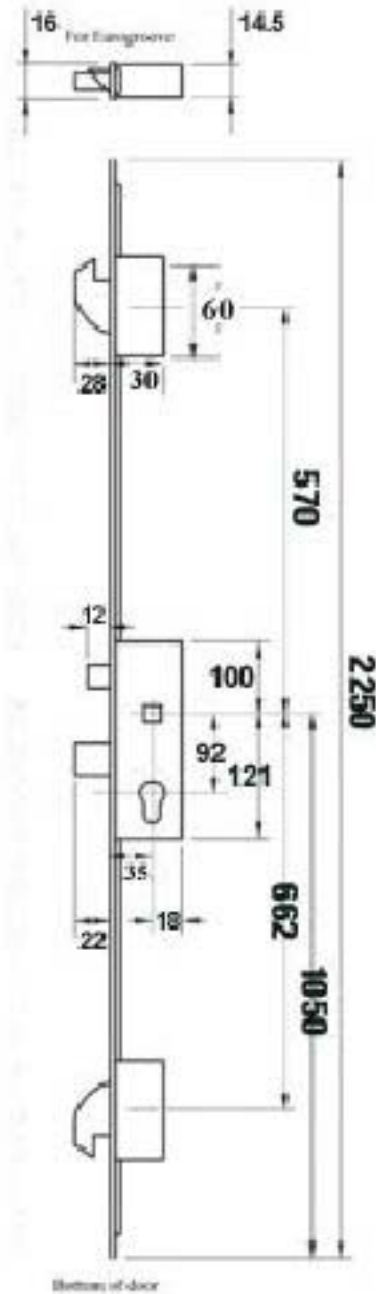

# PRODUCT CODE 91888

HANDFORGED  
TRADITIONAL  
IRON MONGERY

Due to the hand crafted nature of our products all measurements are approximate and should be used as a guide only