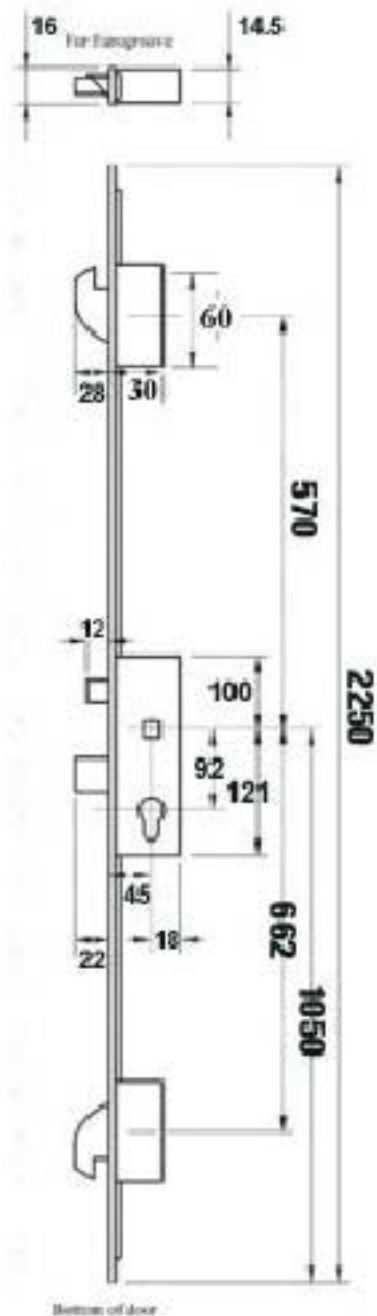

PRODUCT CODE 91889

HANDFORGED
TRADITIONAL
IRON MONGERY

Due to the hand crafted nature of our products all measurements are approximate and should be used as a guide only