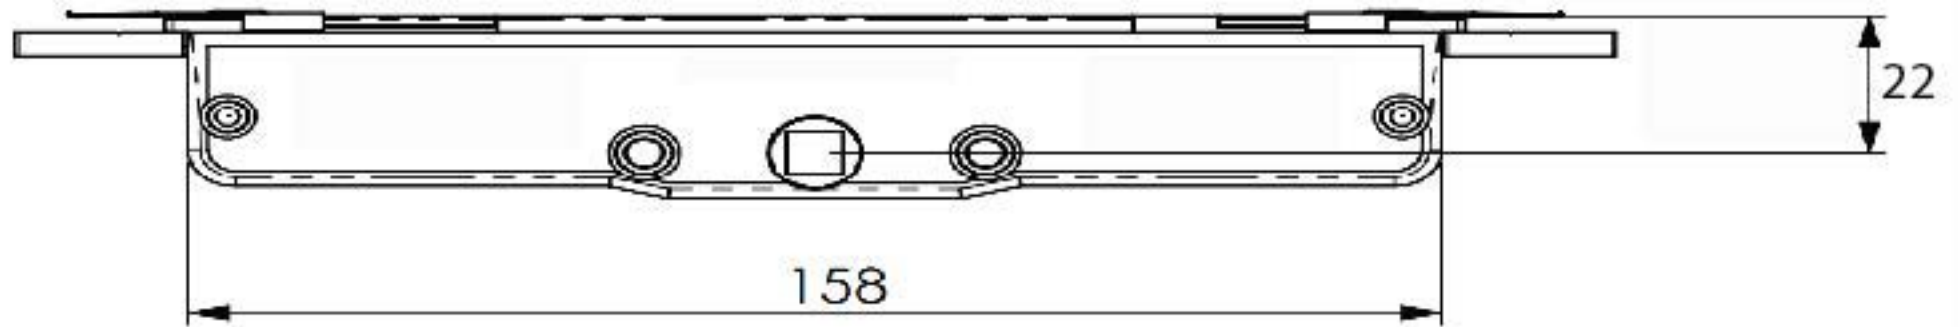

PRODUCT CODE 91890

HANDFORGED
TRADITIONAL
IRON MONGERY

Due to the hand crafted nature of our products all measurements are approximate and should be used as a guide only