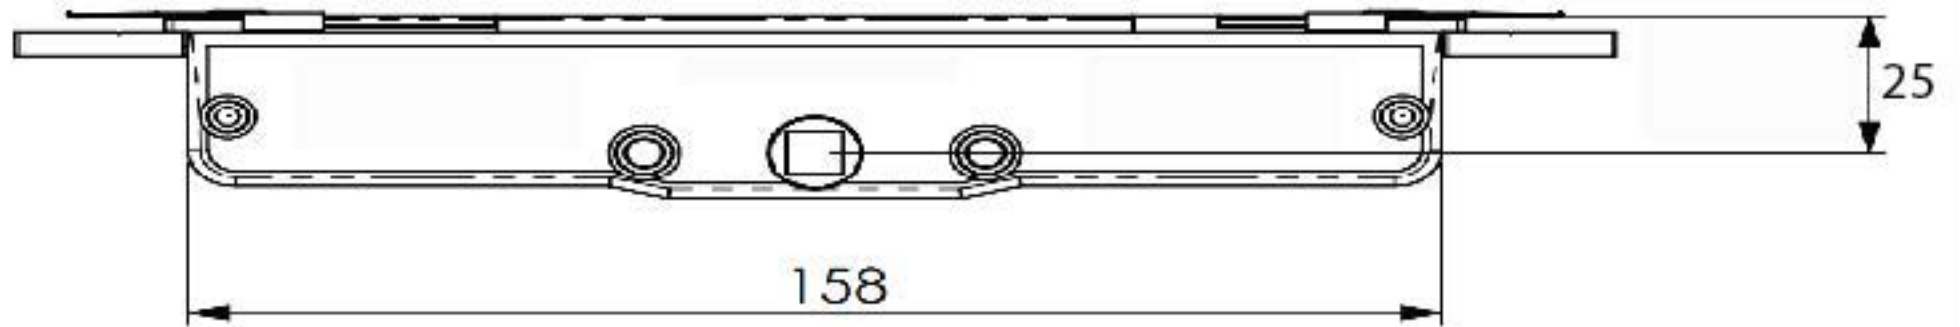

PRODUCT CODE 91891

HANDFORGED
TRADITIONAL
IRON MONGERY

Due to the hand crafted nature of our products all measurements are approximate and should be used as a guide only