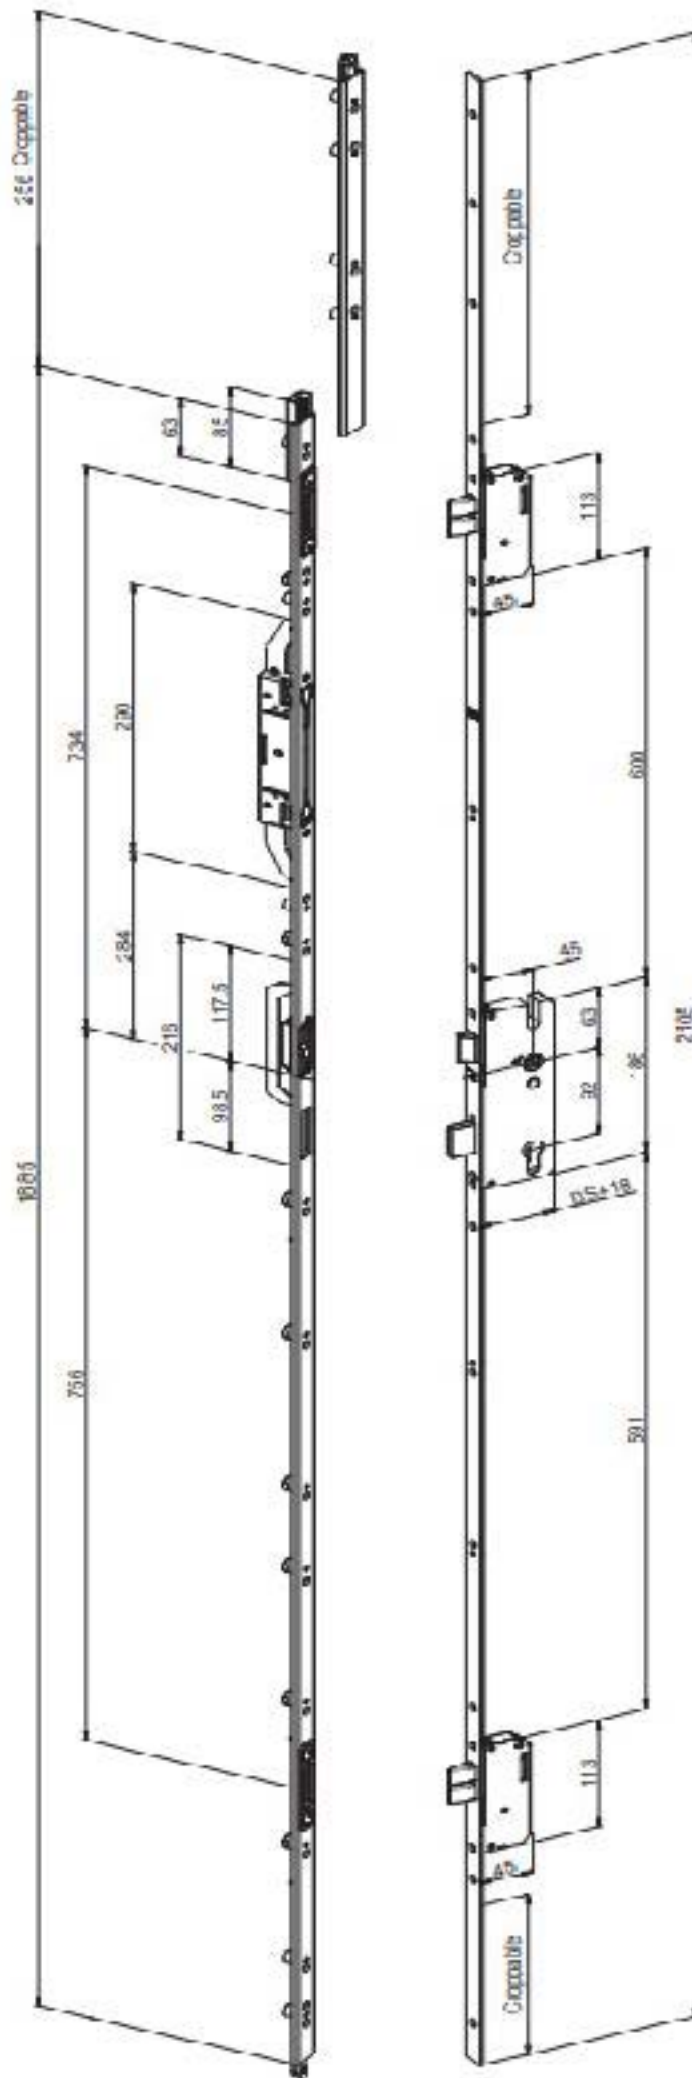

# PRODUCT CODE 91892

HANDFORGED  
TRADITIONAL  
IRONMONGERY