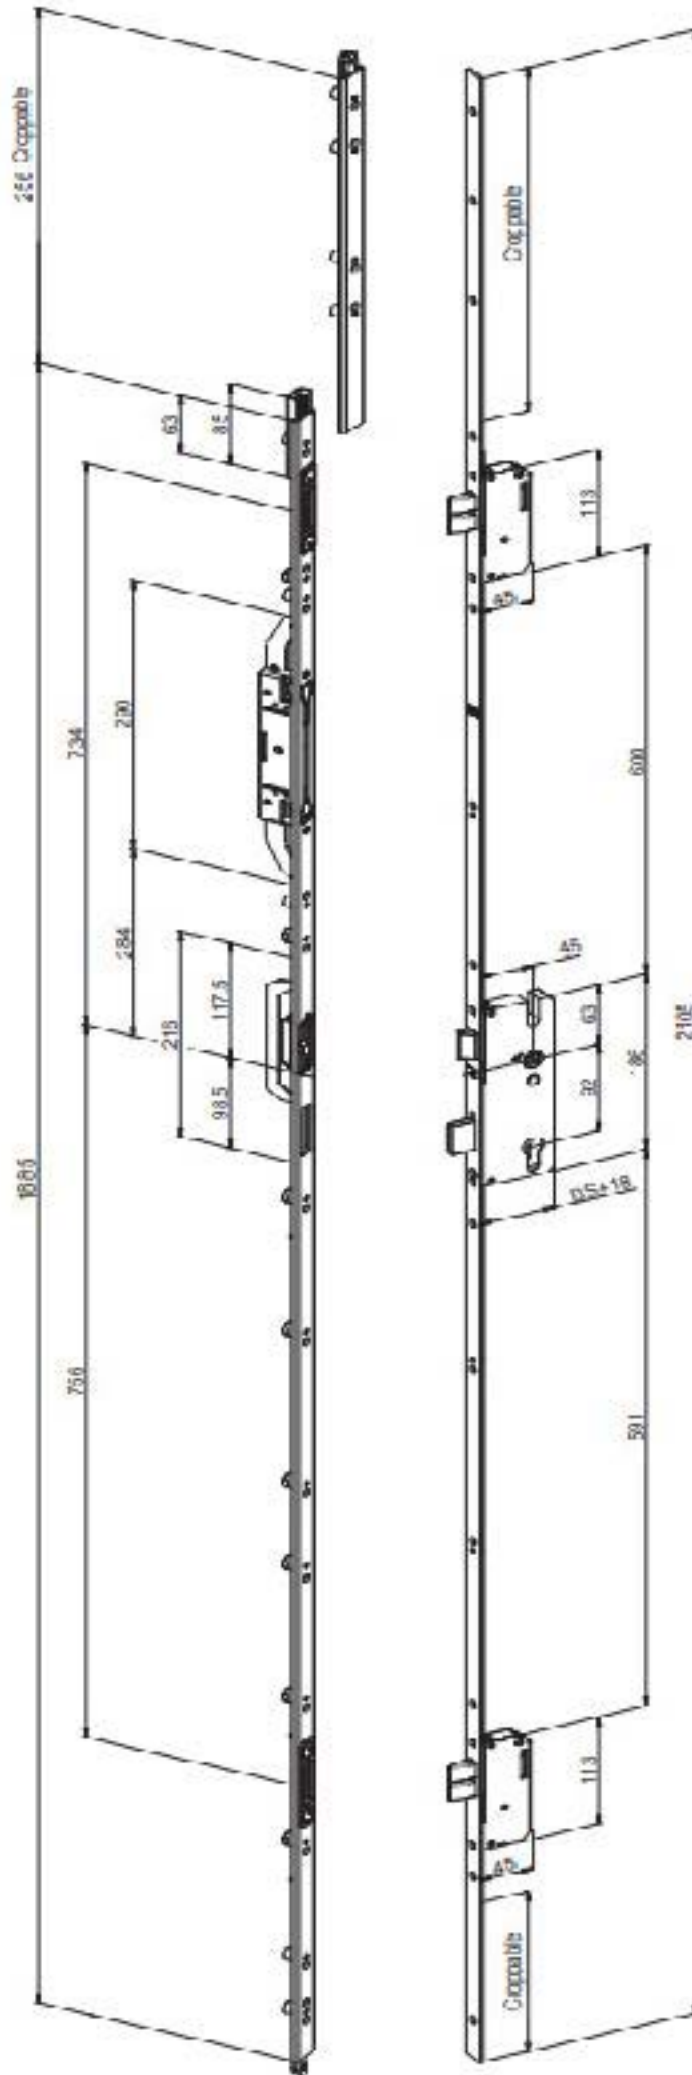

PRODUCT CODE 91895

HANDFORGED
TRADITIONAL
IRONMONGERY