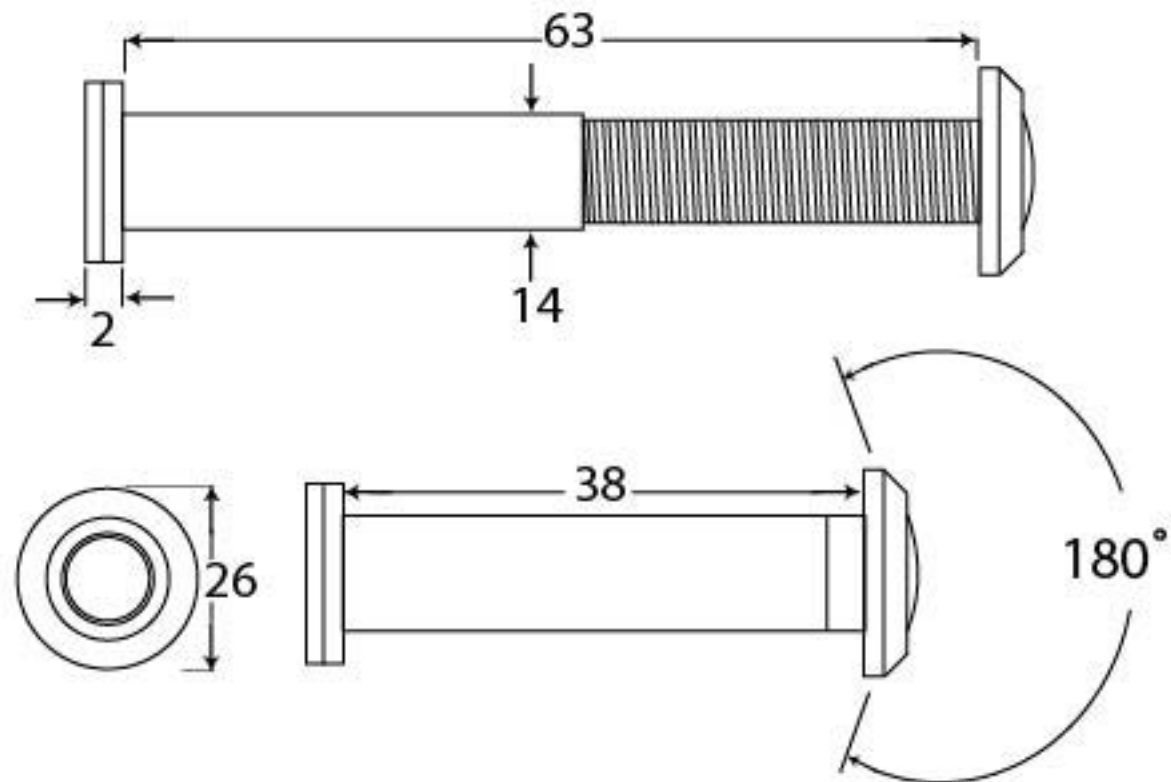

PRODUCT CODE 91896

HANDFORGED
TRADITIONAL
IRON MONGERY

Due to the hand crafted nature of our products all measurements are approximate and should be used as a guide only