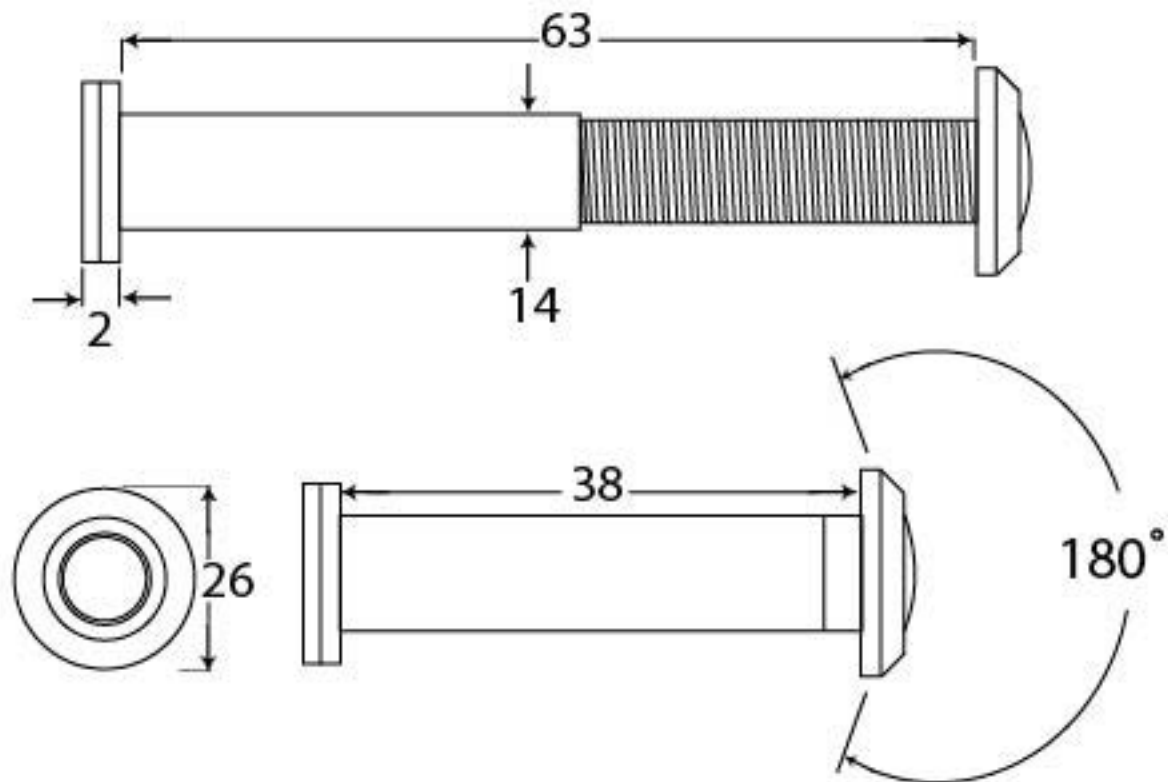

PRODUCT CODE 91897

HANDFORGED
TRADITIONAL
IRON MONGERY

Due to the hand crafted nature of our products all measurements are approximate and should be used as a guide only