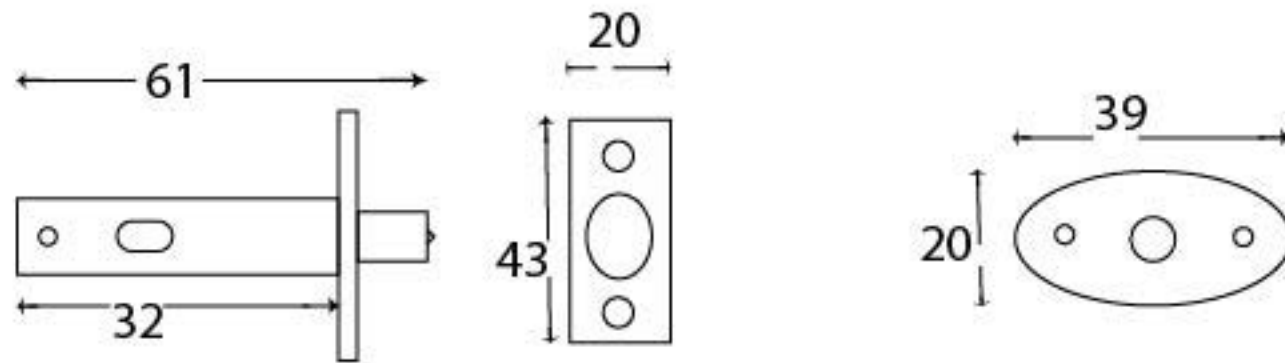

PRODUCT CODE 91898

HANDFORGED
TRADITIONAL
IRON MONGERY

Due to the hand crafted nature of our products all measurements are approximate and should be used as a guide only