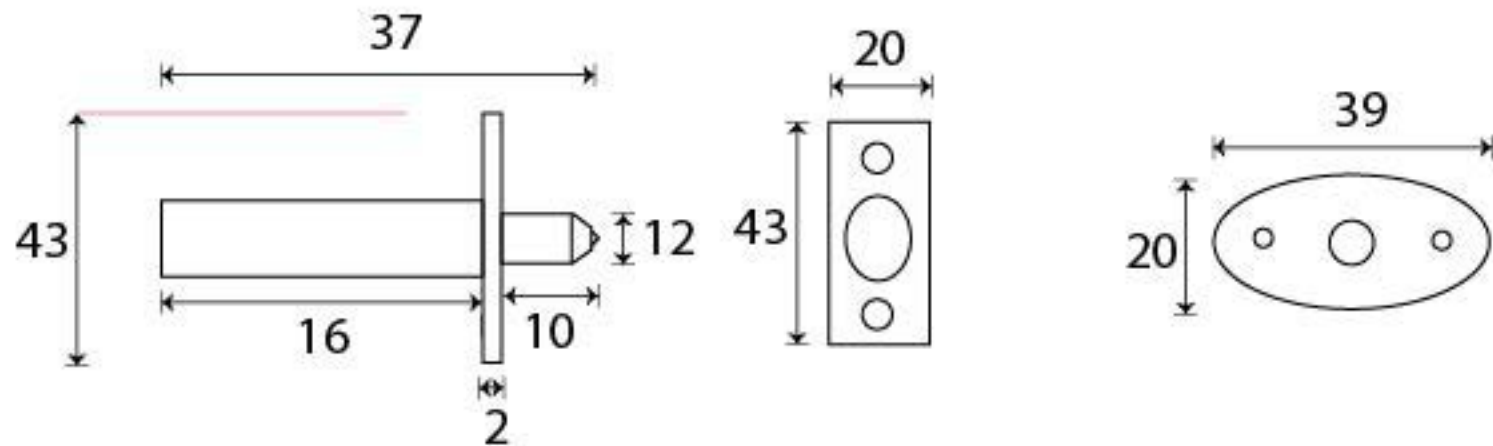

PRODUCT CODE 91899

HANDFORGED
TRADITIONAL
IRON MONGERY

Due to the hand crafted nature of our products all measurements are approximate and should be used as a guide only