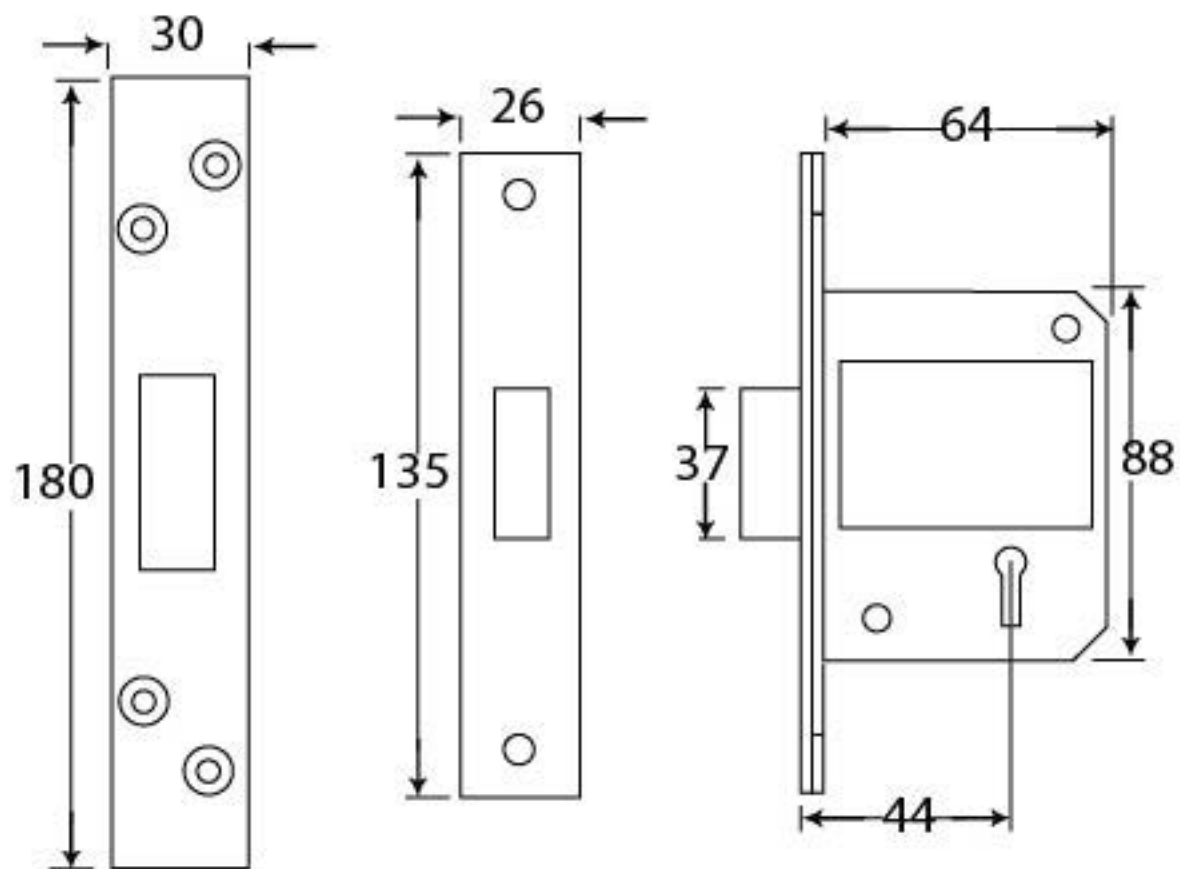

PRODUCT CODE 91901

HANDFORGED
TRADITIONAL
IRON MONGERY

Due to the hand crafted nature of our products all measurements are approximate and should be used as a guide only