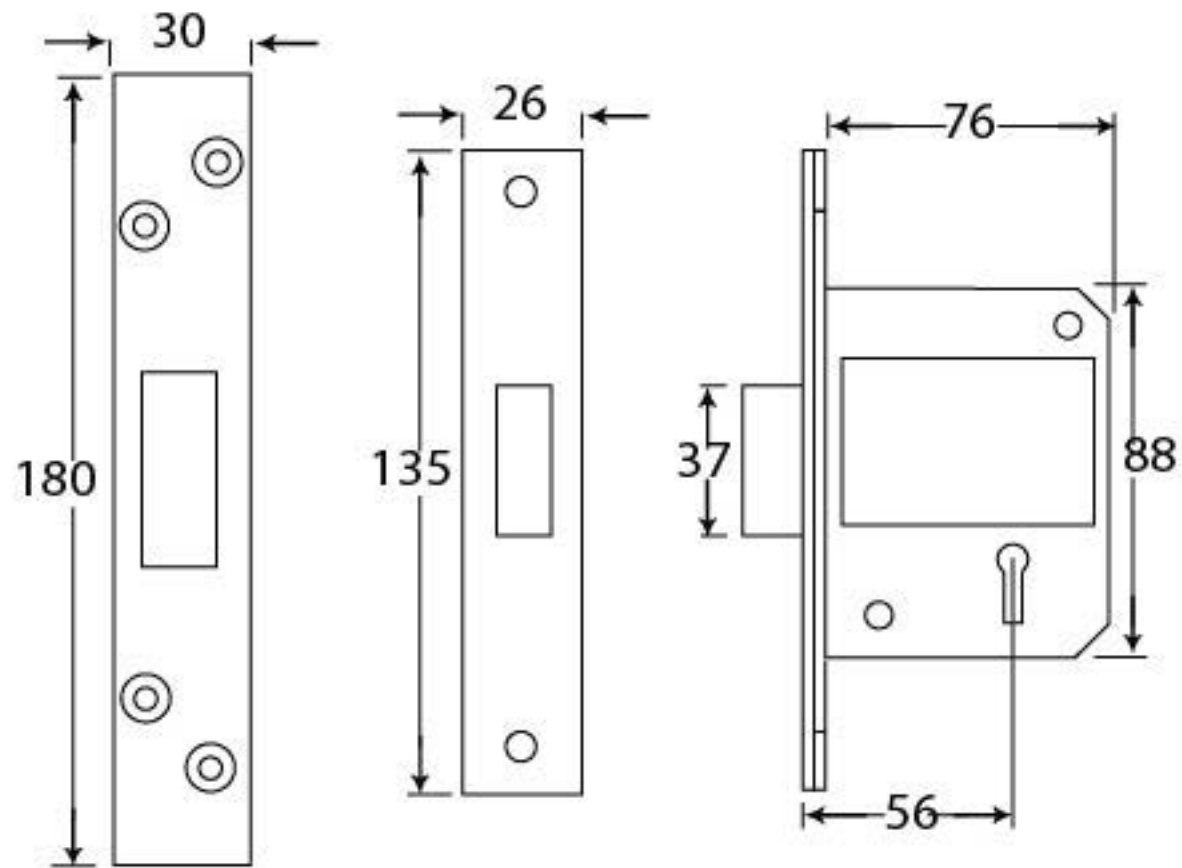

PRODUCT CODE 91902

HANDFORGED
TRADITIONAL
IRON MONGERY

Due to the hand crafted nature of our products all measurements are approximate and should be used as a guide only