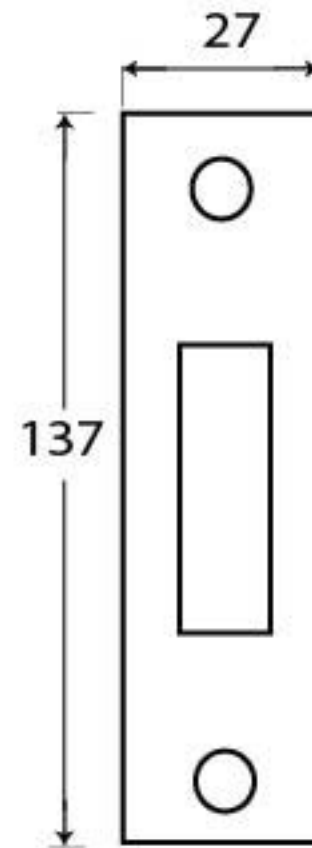

PRODUCT CODE 91904

HANDFORGED
TRADITIONAL
IRON MONGERY

Due to the hand crafted nature of our products all measurements are approximate and should be used as a guide only