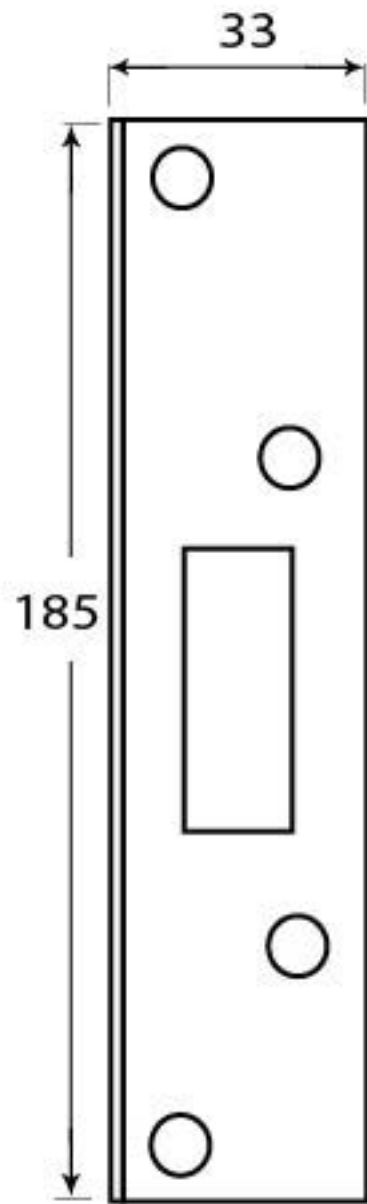

PRODUCT CODE 91904

HANDFORGED
TRADITIONAL
IRON MONGERY

Due to the hand crafted nature of our products all measurements are approximate and should be used as a guide only