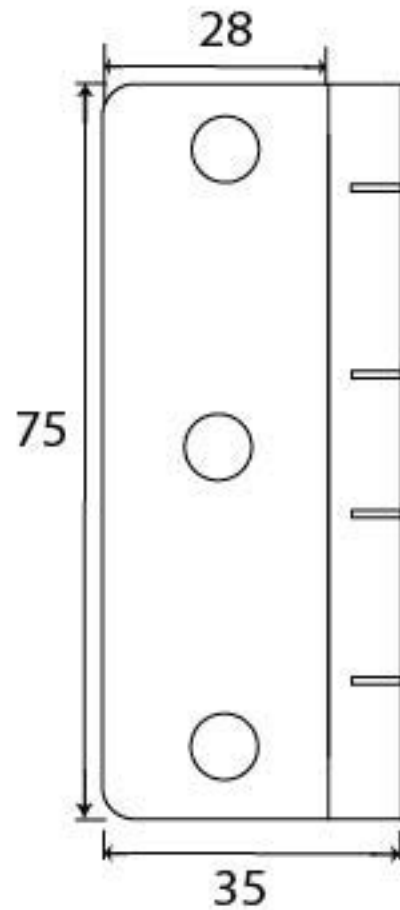

PRODUCT CODE 91906

3/4" (19mm)

gauge 8 (4mm)

HANDFORGED  
TRADITIONAL  
IRON MONGERY

Due to the hand crafted nature of our products all measurements are approximate and should be used as a guide only