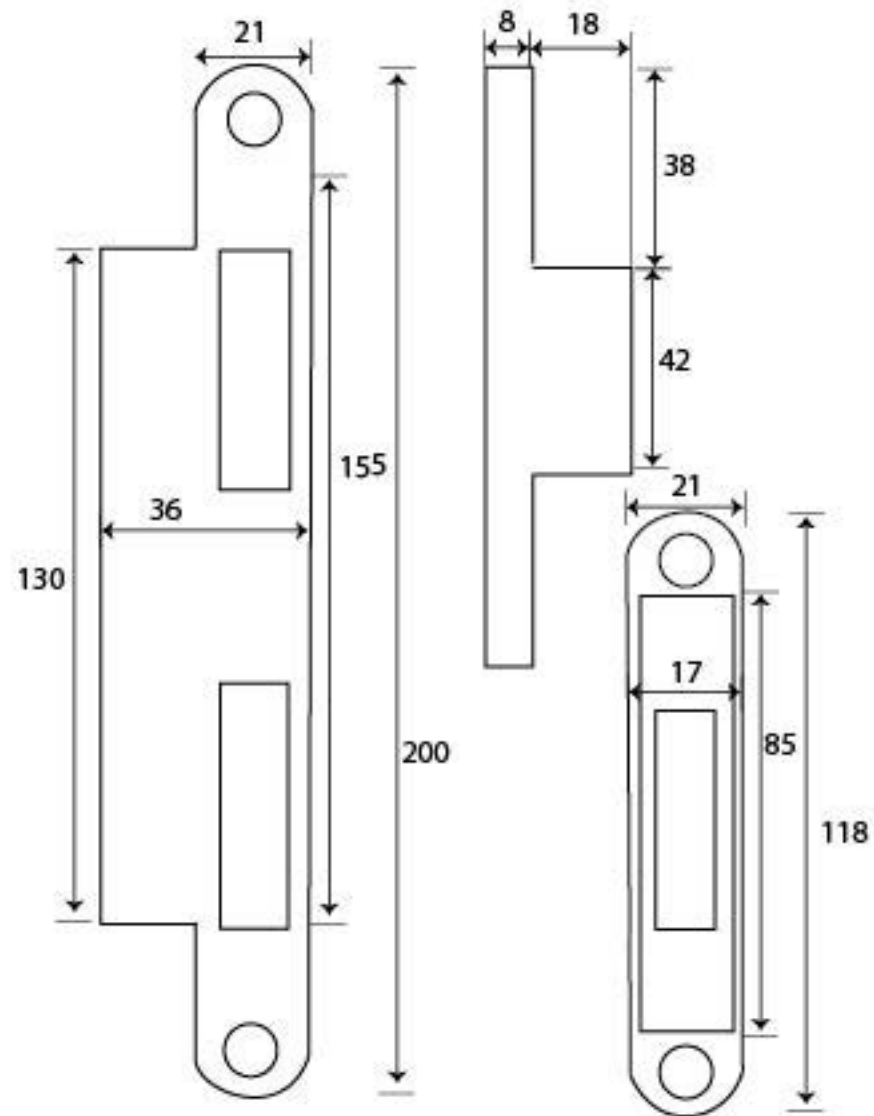

PRODUCT CODE 91909

HANDFORGED
TRADITIONAL
IRON MONGERY

Due to the hand crafted nature of our products all measurements are approximate and should be used as a guide only