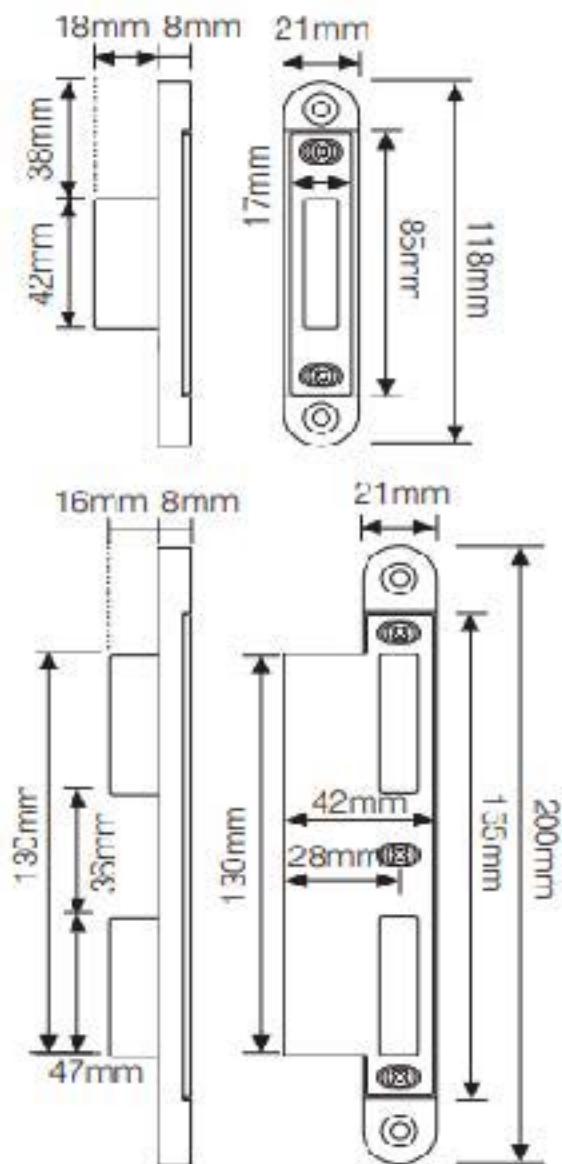

PRODUCT CODE 91910

HANDFORGED
TRADITIONAL
IRON MONGERY

Due to the hand crafted nature of our products all measurements are approximate and should be used as a guide only