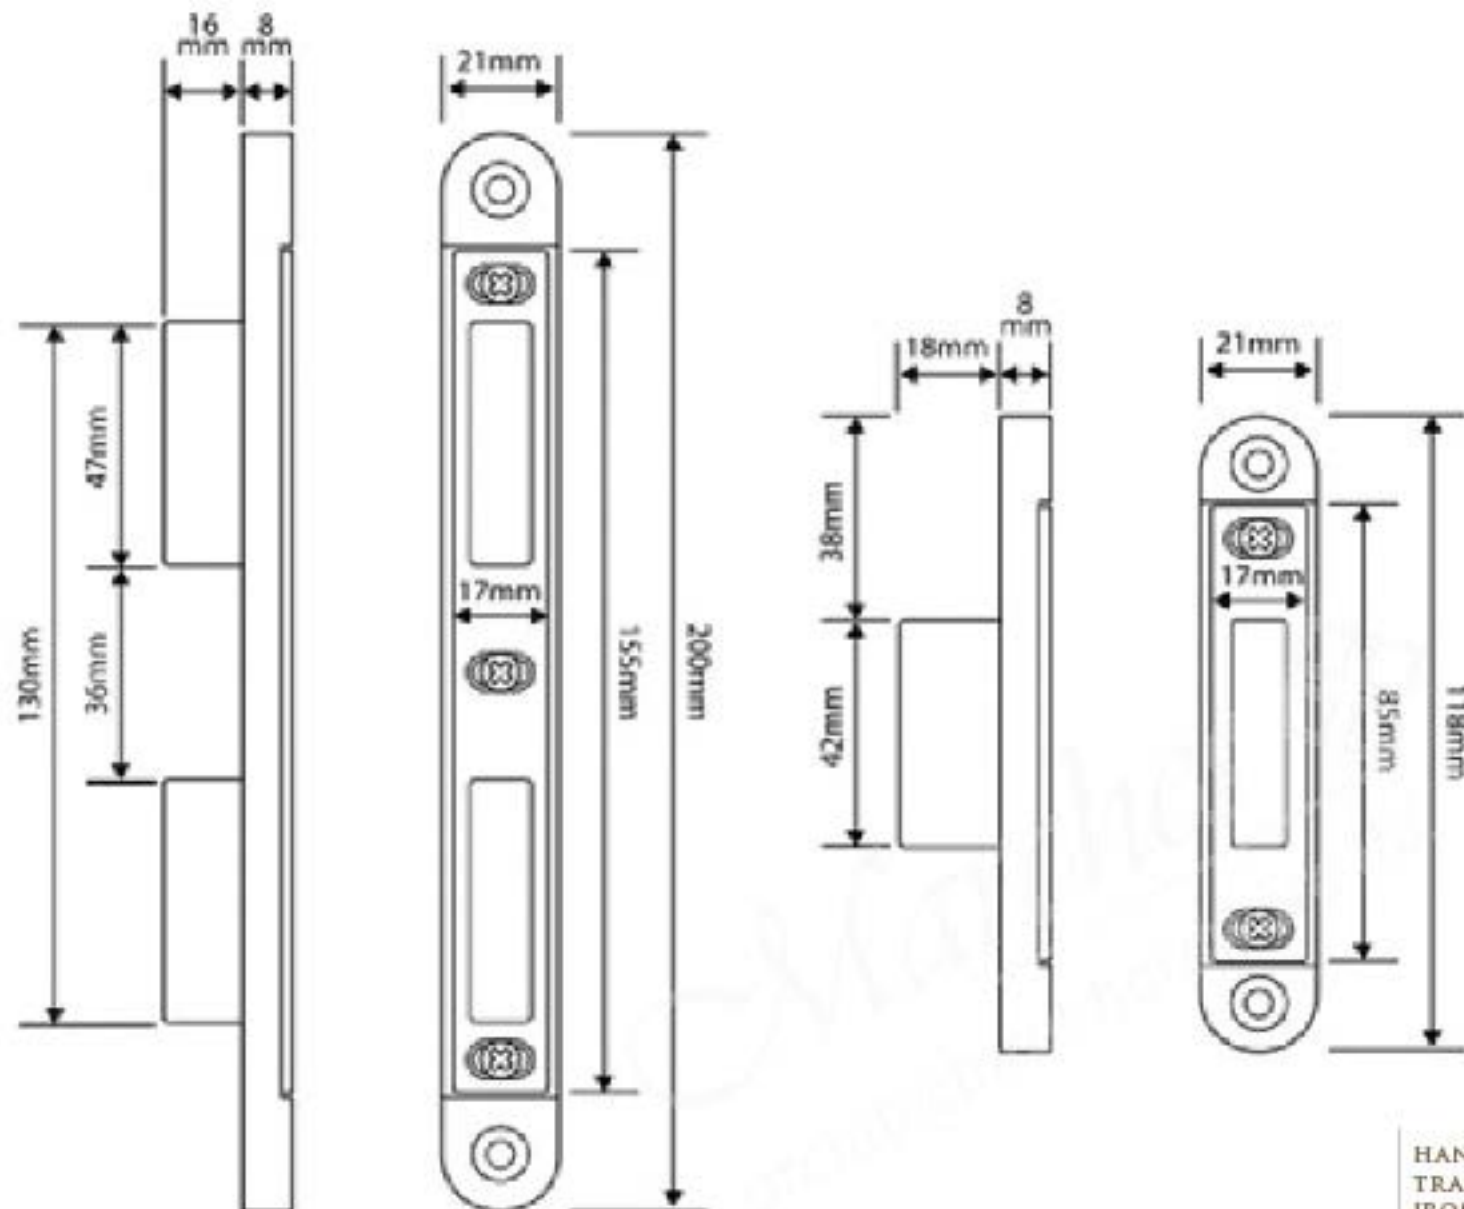

PRODUCT CODE 91911

HANDFORGED
TRADITIONAL
IRON MONGERY

Due to the hand crafted nature of our products all measurements are approximate and should be used as a guide only